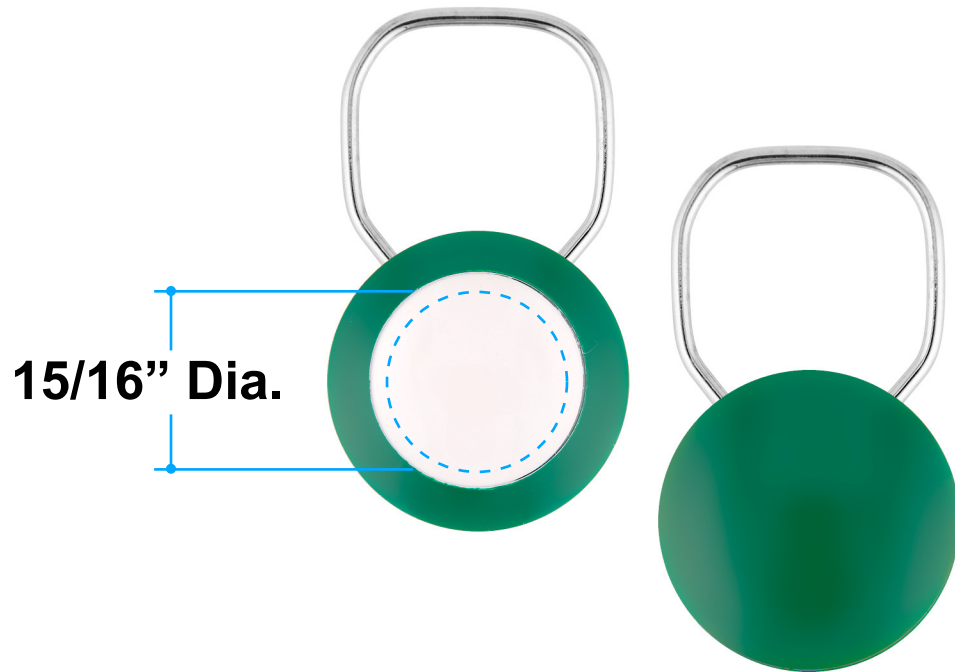

Proof/Layout form: QP270
Maxi Showring

Item Color: Black

Proof/Layout form: QP270
Maxi Showring

Item Color: Blue

Proof/Layout form: QP270
Maxi Showring

Item Color: Green

Proof/Layout form: QP270
Maxi Showring

Item Color: Orange

Proof/Layout form: QP270
Maxi Showring

Item Color: Red

Proof/Layout form: QP270
Maxi Showring

Item Color: White

Proof/Layout form: QP270
Maxi Showring

Item Color: Yellow