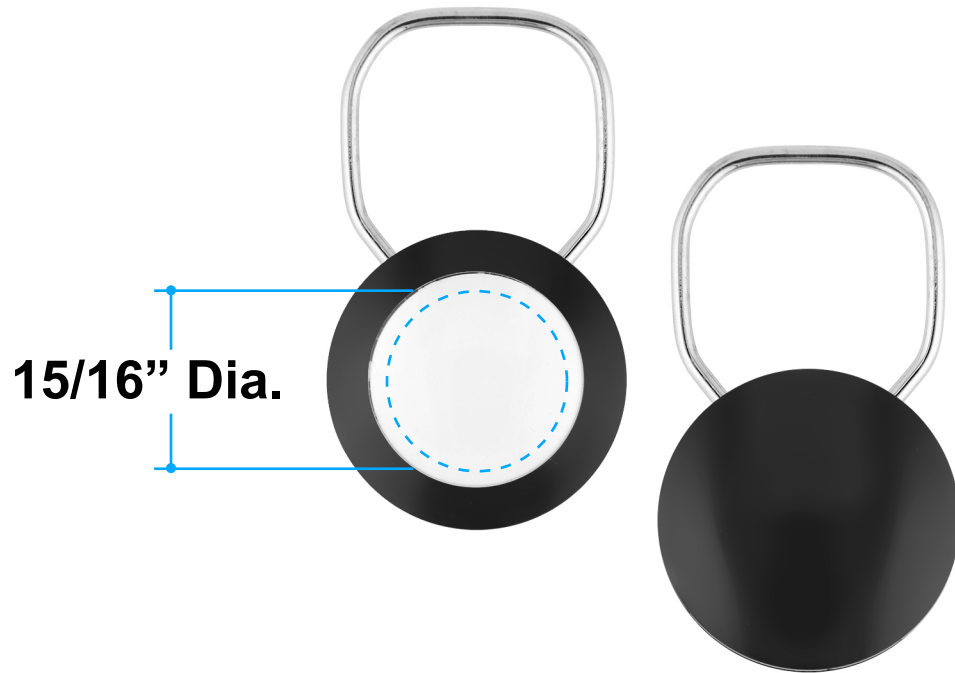

Proof/Layout form: QP270
Maxi Showring

Item Color: Black

Proof/Layout form: QP270
Maxi Showring

Item Color: Blue

Proof/Layout form: QP270
Maxi Showring

Item Color: Green

Proof/Layout form: QP270
Maxi Showring

Item Color: Orange

Proof/Layout form: QP270
Maxi Showring

Item Color: Red

Proof/Layout form: QP270
Maxi Showring

Item Color: White

Proof/Layout form: QP270
Maxi Showring

Item Color: Yellow