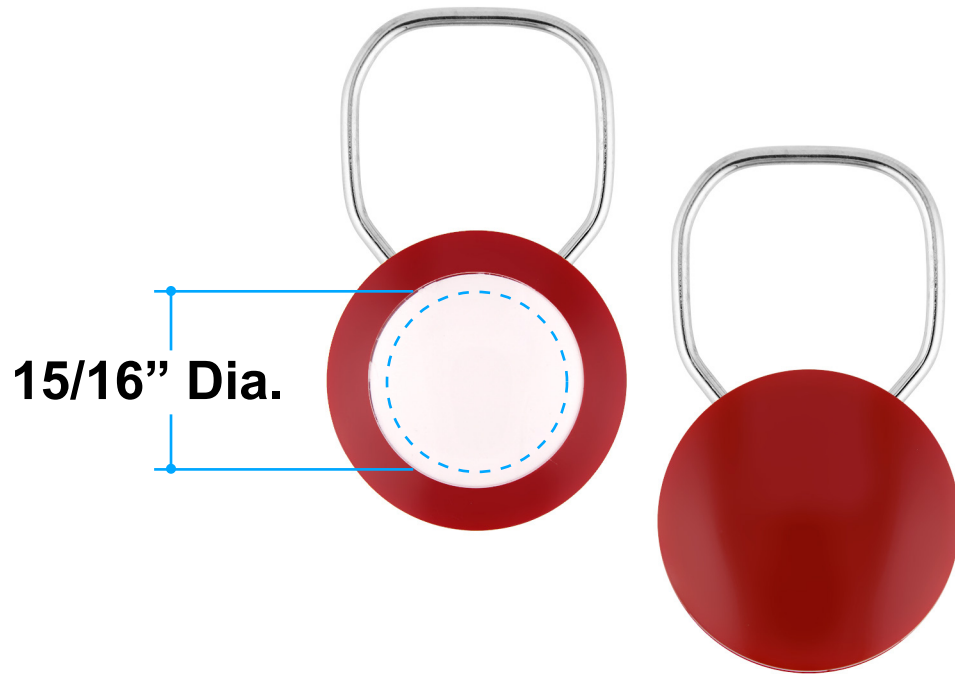

Proof/Layout form: QP270
Maxi Showring

Item Color: Black

Proof/Layout form: QP270
Maxi Showring

Item Color: Blue

Proof/Layout form: QP270
Maxi Showring

Item Color: Green

Proof/Layout form: QP270
Maxi Showring

Item Color: Orange

Proof/Layout form: QP270
Maxi Showring

Item Color: Red

Proof/Layout form: QP270
Maxi Showring

Item Color: White

Proof/Layout form: QP270
Maxi Showring

Item Color: Yellow