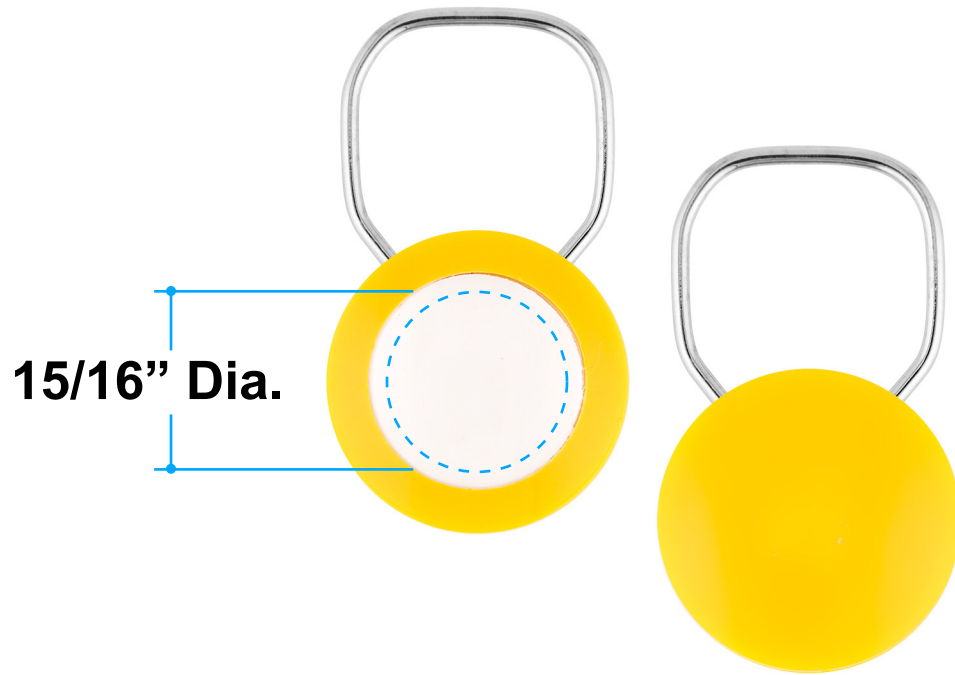

Proof/Layout form: QP270
Maxi Showring

Item Color: Black

Proof/Layout form: QP270
Maxi Showring

Item Color: Blue

Proof/Layout form: QP270
Maxi Showring

Item Color: Green

Proof/Layout form: QP270
Maxi Showring

Item Color: Orange

Proof/Layout form: QP270
Maxi Showring

Item Color: Red

Proof/Layout form: QP270
Maxi Showring

Item Color: White

Proof/Layout form: QP270
Maxi Showring

Item Color: Yellow