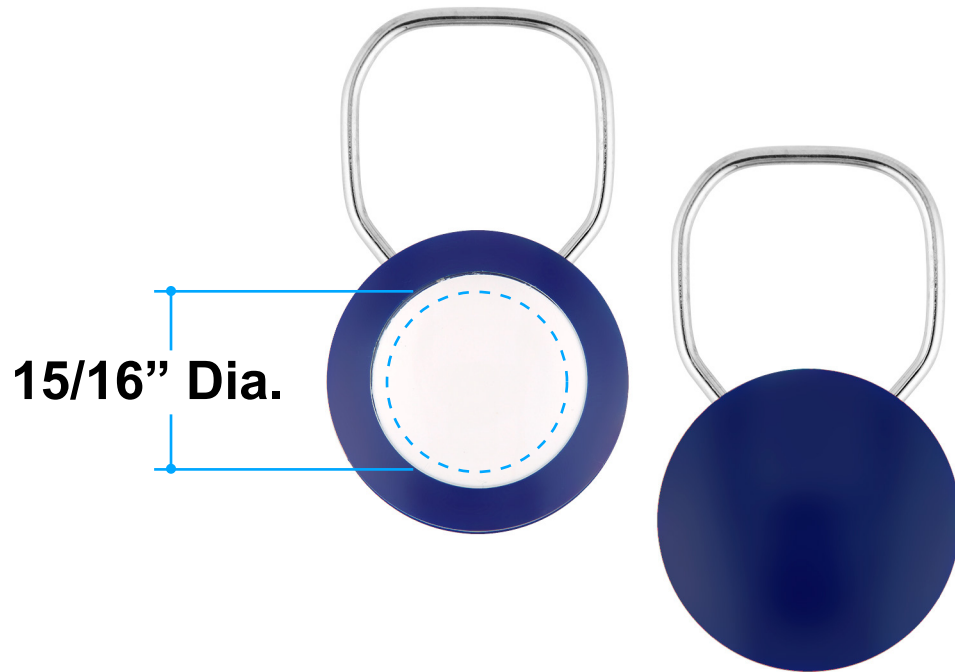

Proof/Layout form: QP270
Maxi Showring

Item Color: Black

Proof/Layout form: QP270
Maxi Showring

Item Color: Blue

Proof/Layout form: QP270
Maxi Showring

Item Color: Green

Proof/Layout form: QP270
Maxi Showring

Item Color: Orange

Proof/Layout form: QP270
Maxi Showring

Item Color: Red

Proof/Layout form: QP270
Maxi Showring

Item Color: White

Proof/Layout form: QP270
Maxi Showring

Item Color: Yellow