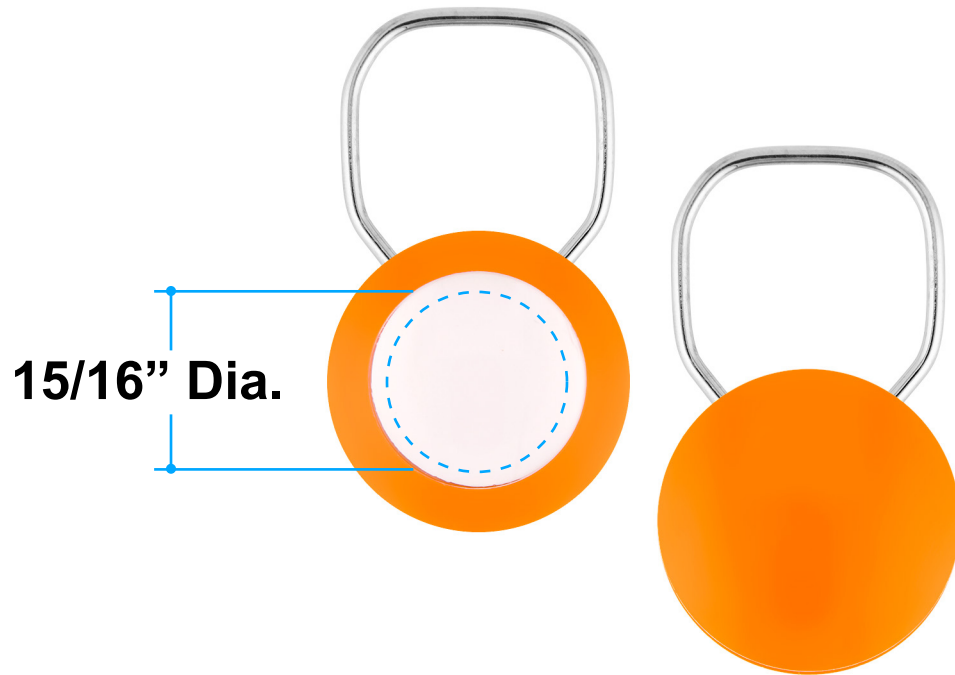

Proof/Layout form: QP270
Maxi Showring

Item Color: Black

Proof/Layout form: QP270
Maxi Showring

Item Color: Blue

Proof/Layout form: QP270
Maxi Showring

Item Color: Green

Proof/Layout form: QP270
Maxi Showring

Item Color: Orange

Proof/Layout form: QP270
Maxi Showring

Item Color: Red

Proof/Layout form: QP270
Maxi Showring

Item Color: White

Proof/Layout form: QP270
Maxi Showring

Item Color: Yellow