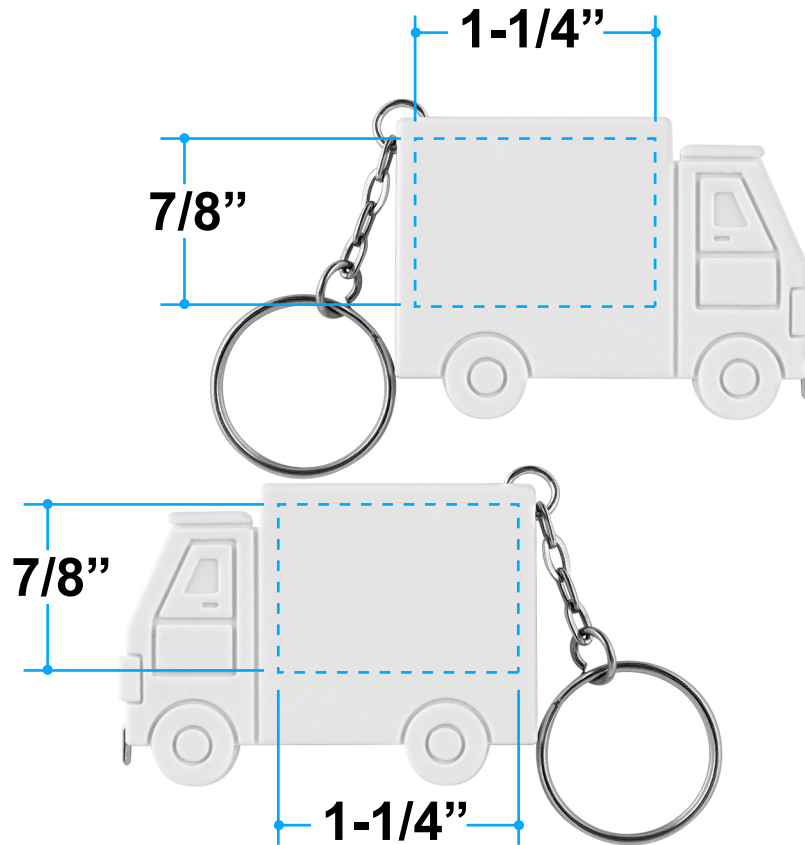

Proof/Layout form: QP53311
Truck Tape Key Rule

Item Color: White