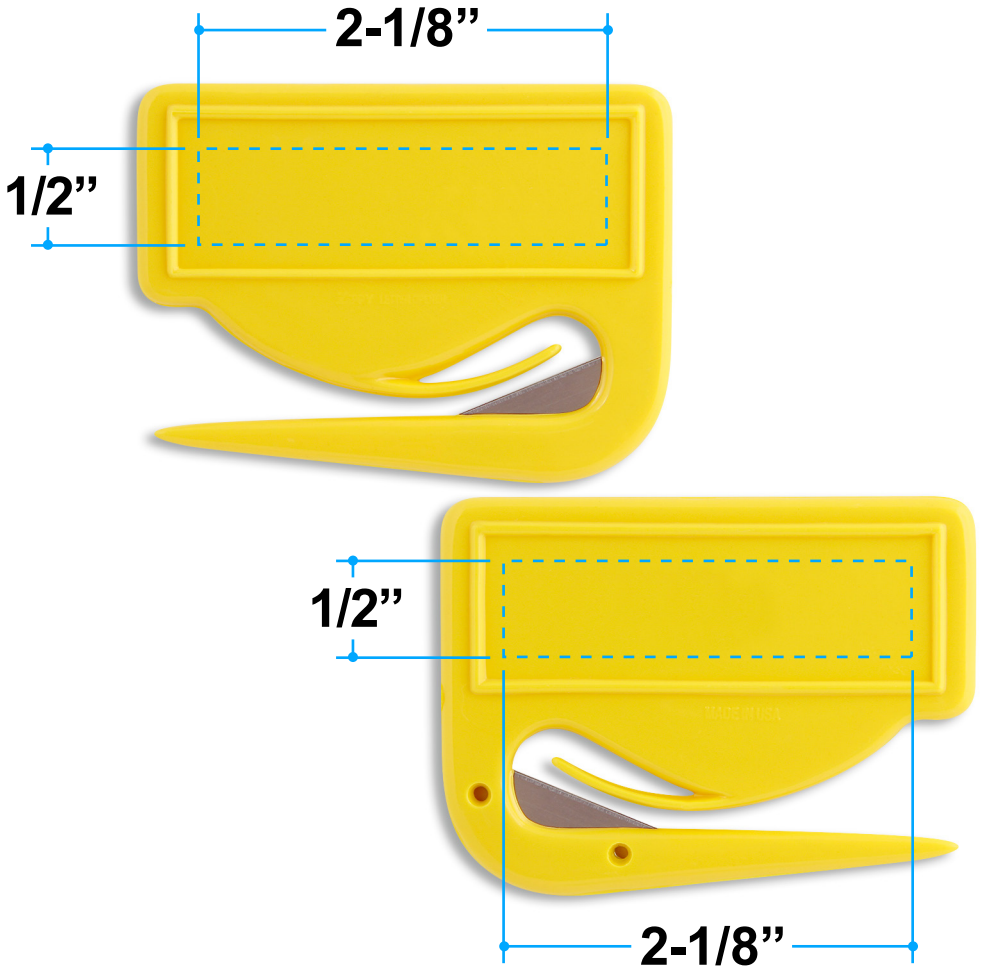

Item Color: Corn Silk White

Proof/Layout form: QPCP102

NatureAd™ Corn Direct Imprint Zippy® Letter Opener with Magnet

Item Color: Corn Silk White

Proof/Layout form: QPCP102
NatureAd™ Corn Direct Imprint Zippy® Letter Opener