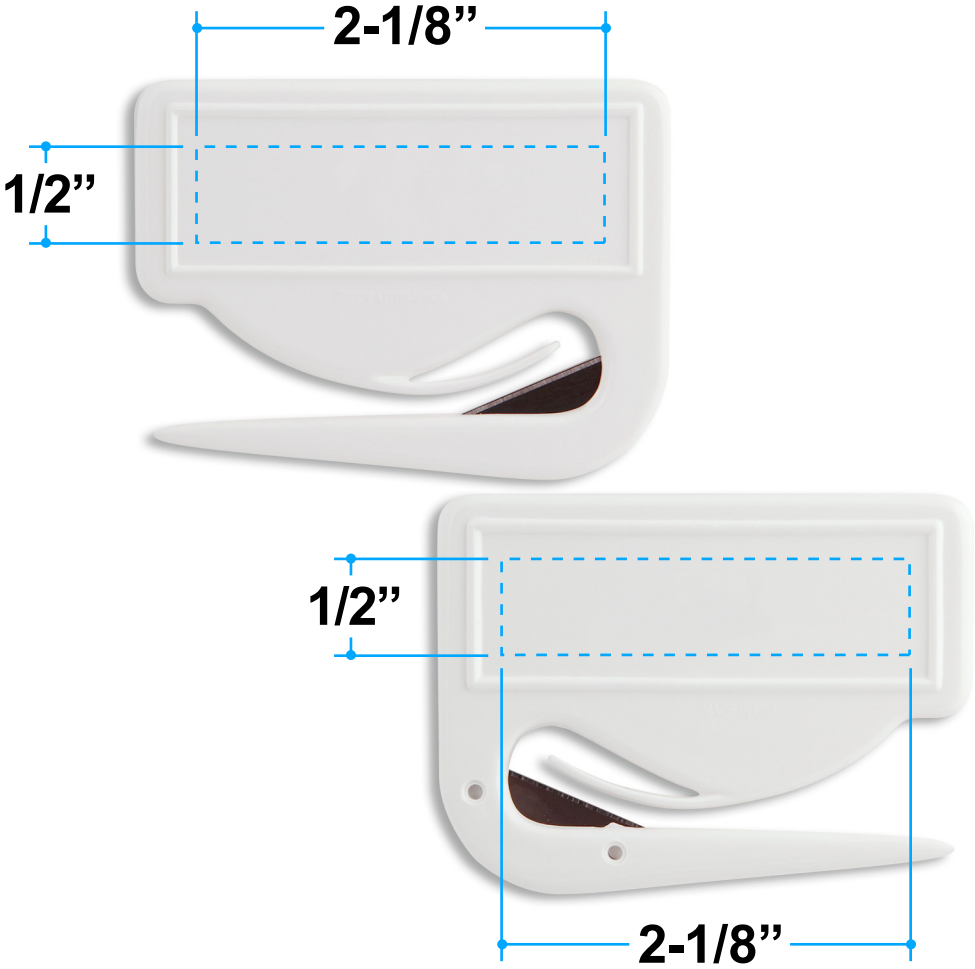

Proof/Layout form: QPCP102
NatureAd™ Corn Direct Imprint Zippy® Letter Opener

Item Color: Blue

Proof/Layout form: QPCP102

NatureAd™ Corn Direct Imprint Zippy® Letter Opener with Magnet

Item Color: Blue

Proof/Layout form: QPCP102
NatureAd™ Corn Direct Imprint Zippy® Letter Opener

Item Color: Corn Silk White

Proof/Layout form: QPCP102

NatureAd™ Corn Direct Imprint Zippy® Letter Opener with Magnet

Item Color: Corn Silk White

Proof/Layout form: QPCP102
NatureAd™ Corn Direct Imprint Zippy® Letter Opener