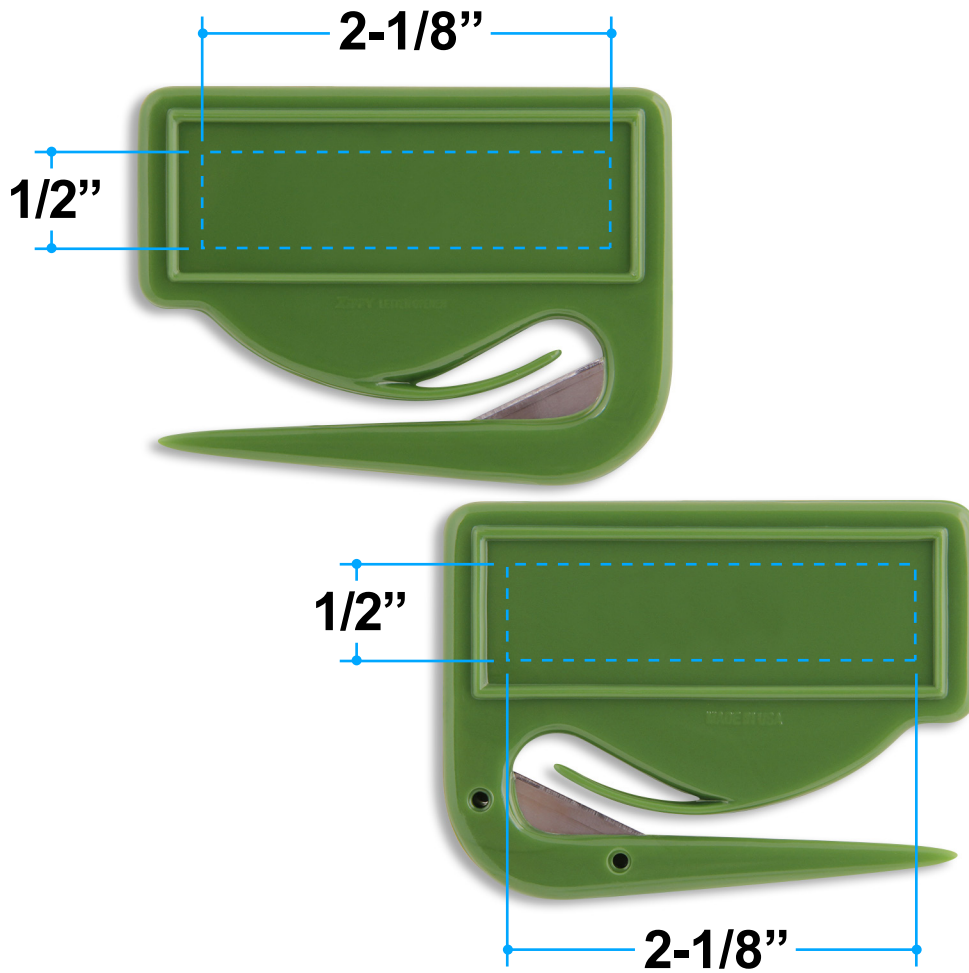

Proof/Layout form: QPCP102
NatureAd™ Corn Direct Imprint Zippy® Letter Opener

Item Color: Ag Green

Proof/Layout form: QPCP102

NatureAd™ Corn Direct Imprint Zippy® Letter Opener with Magnet

Item Color: Ag Green

Proof/Layout form: QPCP102
NatureAd™ Corn Direct Imprint Zippy® Letter Opener

Item Color: Blue

Proof/Layout form: QPCP102

NatureAd™ Corn Direct Imprint Zippy® Letter Opener with Magnet

Item Color: Blue

Proof/Layout form: QPCP102
NatureAd™ Corn Direct Imprint Zippy® Letter Opener

Item Color: Corn Silk White

Proof/Layout form: QPCP102

NatureAd™ Corn Direct Imprint Zippy® Letter Opener with Magnet

Item Color: Corn Silk White

Proof/Layout form: QPCP102
NatureAd™ Corn Direct Imprint Zippy® Letter Opener

Item Color: Red

Proof/Layout form: QPCP102

NatureAd™ Corn Direct Imprint Zippy® Letter Opener with Magnet

Item Color: Red