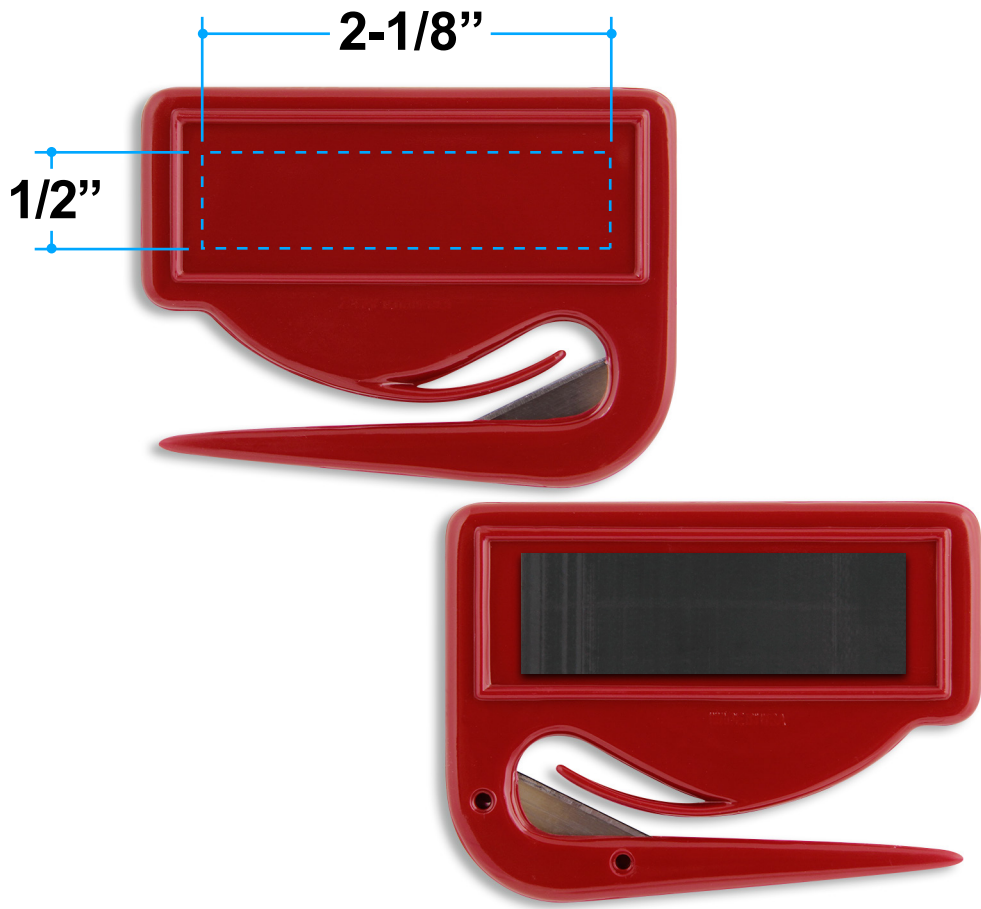

Proof/Layout form: QPCP102

NatureAd™ Corn Direct Imprint Zippy® Letter Opener with Magnet

Item Color: Red