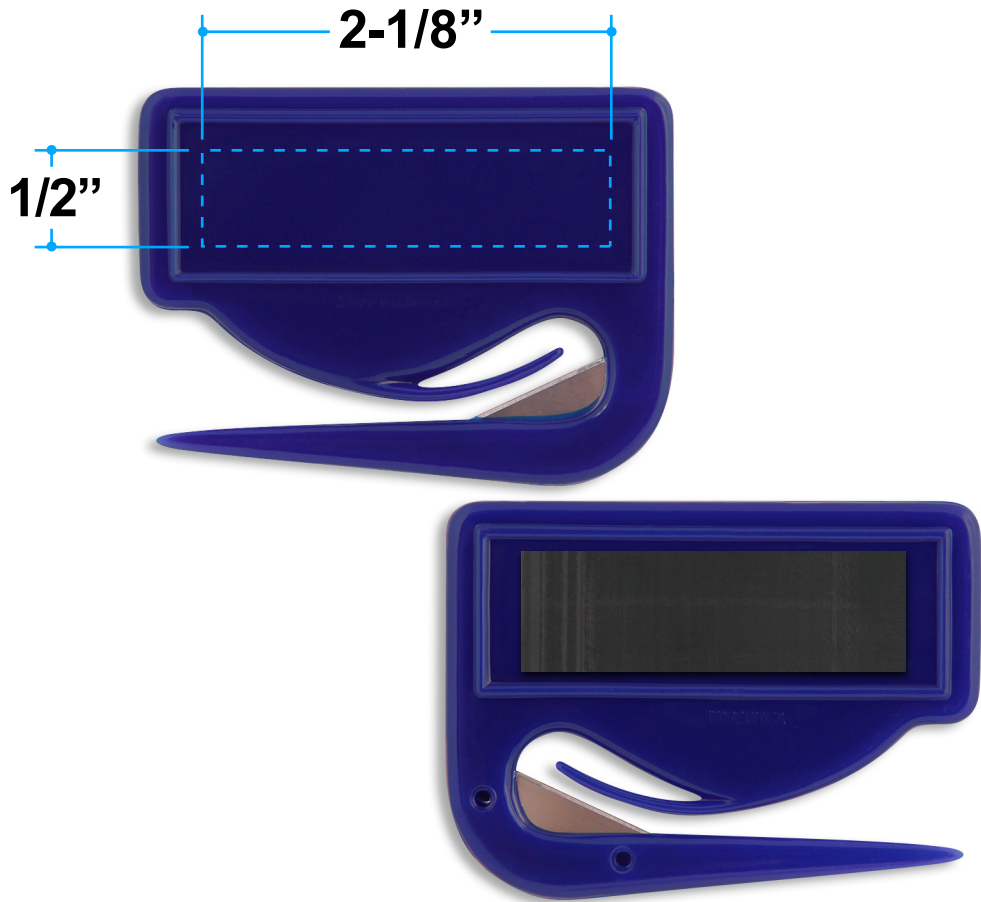

Proof/Layout form: QPCP102
NatureAd™ Corn Direct Imprint Zippy® Letter Opener

Item Color: Ag Green

Proof/Layout form: QPCP102

NatureAd™ Corn Direct Imprint Zippy® Letter Opener with Magnet

Item Color: Ag Green

Proof/Layout form: QPCP102
NatureAd™ Corn Direct Imprint Zippy® Letter Opener

Item Color: Blue

Proof/Layout form: QPCP102

NatureAd™ Corn Direct Imprint Zippy® Letter Opener with Magnet

Item Color: Blue

Proof/Layout form: QPCP102
NatureAd™ Corn Direct Imprint Zippy® Letter Opener

Item Color: Corn Silk White

Proof/Layout form: QPCP102

NatureAd™ Corn Direct Imprint Zippy® Letter Opener with Magnet

Item Color: Corn Silk White

Proof/Layout form: QPCP102
NatureAd™ Corn Direct Imprint Zippy® Letter Opener

Item Color: Red

Proof/Layout form: QPCP102

NatureAd™ Corn Direct Imprint Zippy® Letter Opener with Magnet

Item Color: Red