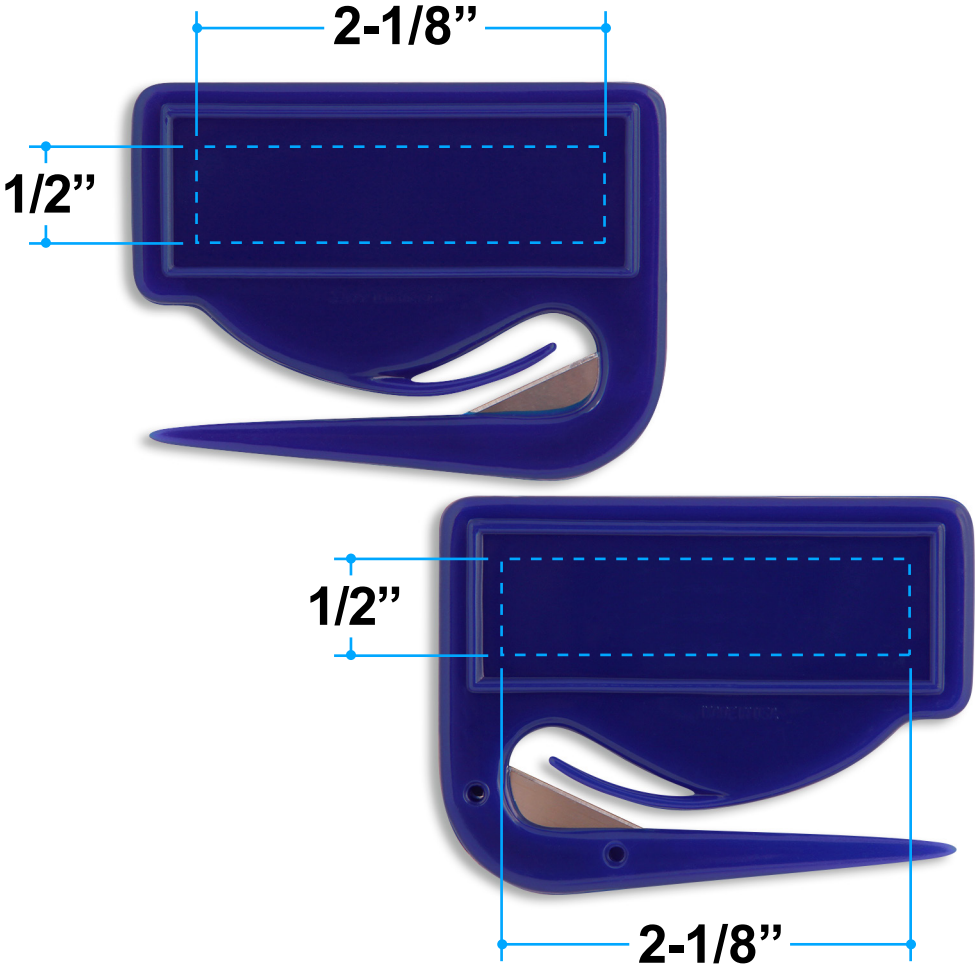

Proof/Layout form: QPCP102
NatureAd™ Corn Direct Imprint Zippy® Letter Opener

Item Color: Ag Green

Proof/Layout form: QPCP102

NatureAd™ Corn Direct Imprint Zippy® Letter Opener with Magnet

Item Color: Ag Green

Proof/Layout form: QPCP102
NatureAd™ Corn Direct Imprint Zippy® Letter Opener

Item Color: Blue

Proof/Layout form: QPCP102

NatureAd™ Corn Direct Imprint Zippy® Letter Opener with Magnet

Item Color: Blue

Proof/Layout form: QPCP102
NatureAd™ Corn Direct Imprint Zippy® Letter Opener

Item Color: Corn Silk White

Proof/Layout form: QPCP102

NatureAd™ Corn Direct Imprint Zippy® Letter Opener with Magnet

Item Color: Corn Silk White

Proof/Layout form: QPCP102
NatureAd™ Corn Direct Imprint Zippy® Letter Opener

Item Color: Red

Proof/Layout form: QPCP102

NatureAd™ Corn Direct Imprint Zippy® Letter Opener with Magnet

Item Color: Red