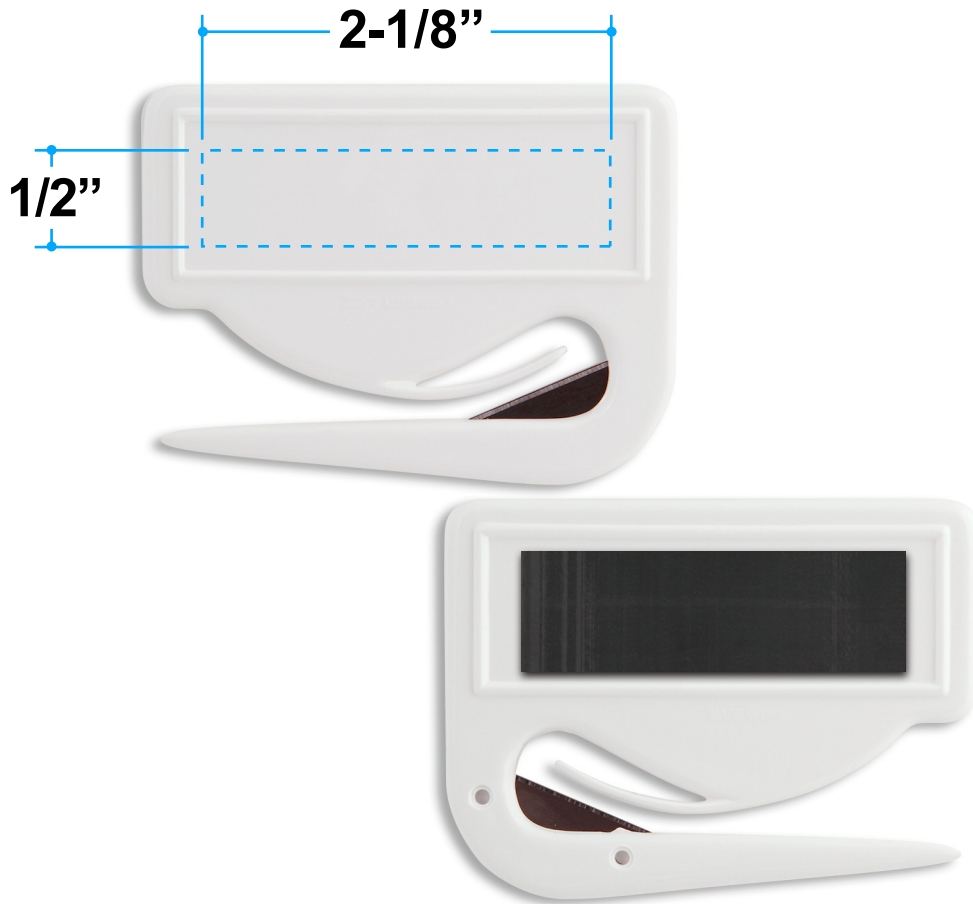

Proof/Layout form: QPCP102
NatureAd™ Corn Direct Imprint Zippy® Letter Opener

Item Color: Ag Green

Proof/Layout form: QPCP102

NatureAd™ Corn Direct Imprint Zippy® Letter Opener with Magnet

Item Color: Ag Green

Proof/Layout form: QPCP102
NatureAd™ Corn Direct Imprint Zippy® Letter Opener

Item Color: Blue

Proof/Layout form: QPCP102

NatureAd™ Corn Direct Imprint Zippy® Letter Opener with Magnet

Item Color: Blue

Proof/Layout form: QPCP102
NatureAd™ Corn Direct Imprint Zippy® Letter Opener

Item Color: Corn Silk White

Proof/Layout form: QPCP102

NatureAd™ Corn Direct Imprint Zippy® Letter Opener with Magnet

Item Color: Corn Silk White

Proof/Layout form: QPCP102
NatureAd™ Corn Direct Imprint Zippy® Letter Opener