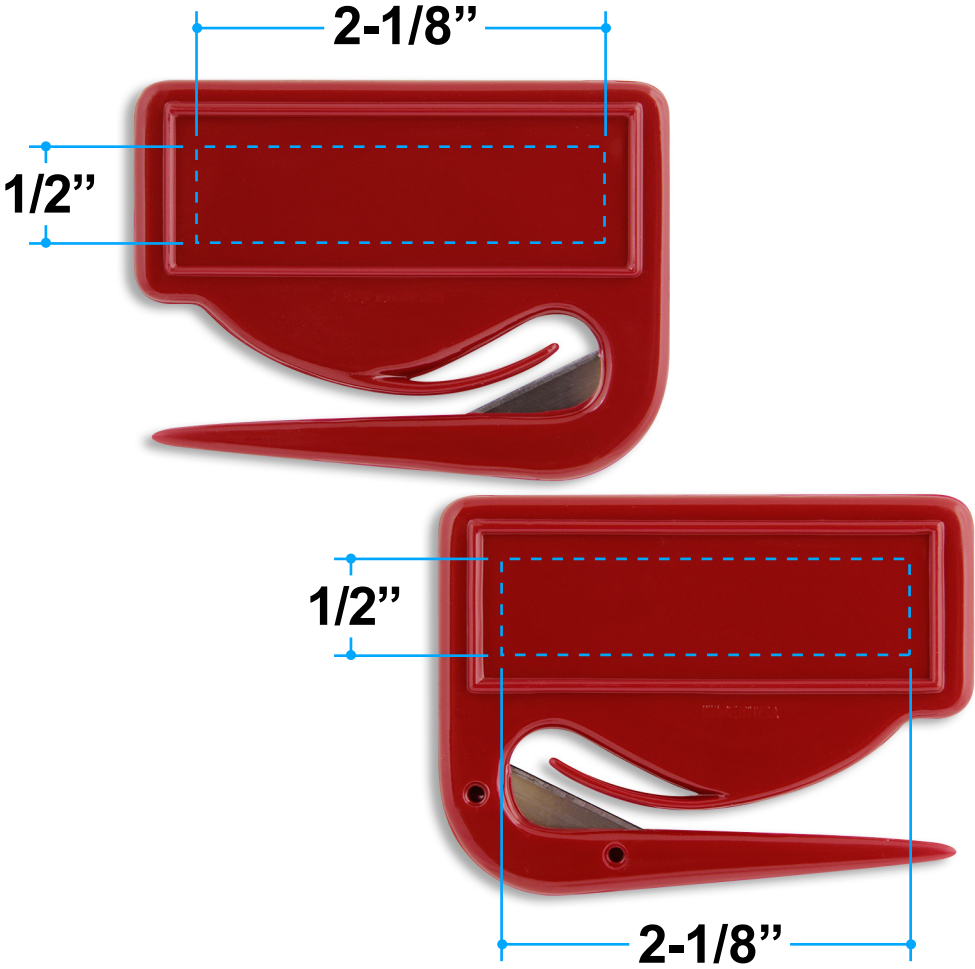

Item Color: Corn Silk White

Proof/Layout form: QPCP102

NatureAd™ Corn Direct Imprint Zippy® Letter Opener with Magnet

Item Color: Corn Silk White

Proof/Layout form: QPCP102
NatureAd™ Corn Direct Imprint Zippy® Letter Opener

Item Color: Maize Yellow

Proof/Layout form: QPCP102

NatureAd™ Corn Direct Imprint Zippy® Letter Opener with Magnet

Item Color: Maize Yellow

Proof/Layout form: QPCP102
NatureAd™ Corn Direct Imprint Zippy® Letter Opener

Item Color: Red

Proof/Layout form: QPCP102

NatureAd™ Corn Direct Imprint Zippy® Letter Opener with Magnet

Item Color: Red