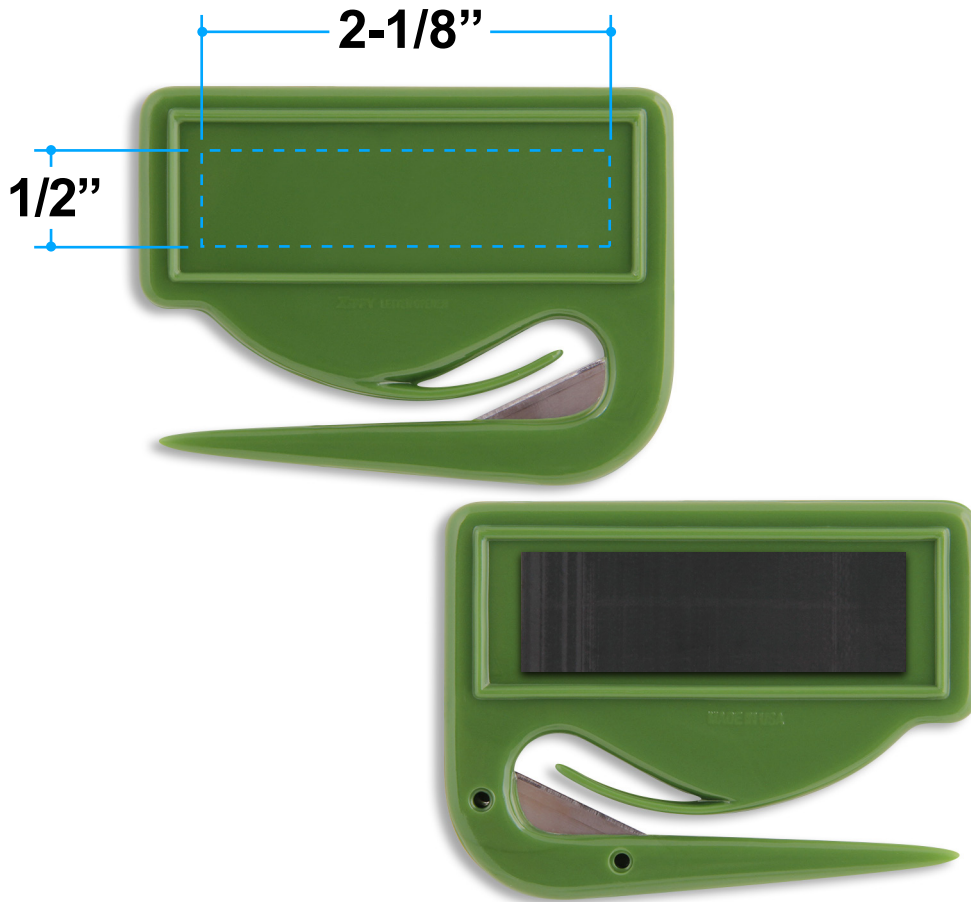

Proof/Layout form: QPCP102
NatureAd™ Corn Direct Imprint Zippy® Letter Opener

Item Color: Ag Green

Proof/Layout form: QPCP102

NatureAd™ Corn Direct Imprint Zippy® Letter Opener with Magnet

Item Color: Ag Green

Proof/Layout form: QPCP102
NatureAd™ Corn Direct Imprint Zippy® Letter Opener

Item Color: Blue

Proof/Layout form: QPCP102

NatureAd™ Corn Direct Imprint Zippy® Letter Opener with Magnet

Item Color: Blue

Proof/Layout form: QPCP102
NatureAd™ Corn Direct Imprint Zippy® Letter Opener

Item Color: Corn Silk White

Proof/Layout form: QPCP102

NatureAd™ Corn Direct Imprint Zippy® Letter Opener with Magnet

Item Color: Corn Silk White

Proof/Layout form: QPCP102
NatureAd™ Corn Direct Imprint Zippy® Letter Opener

Item Color: Red

Proof/Layout form: QPCP102

NatureAd™ Corn Direct Imprint Zippy® Letter Opener with Magnet

Item Color: Red