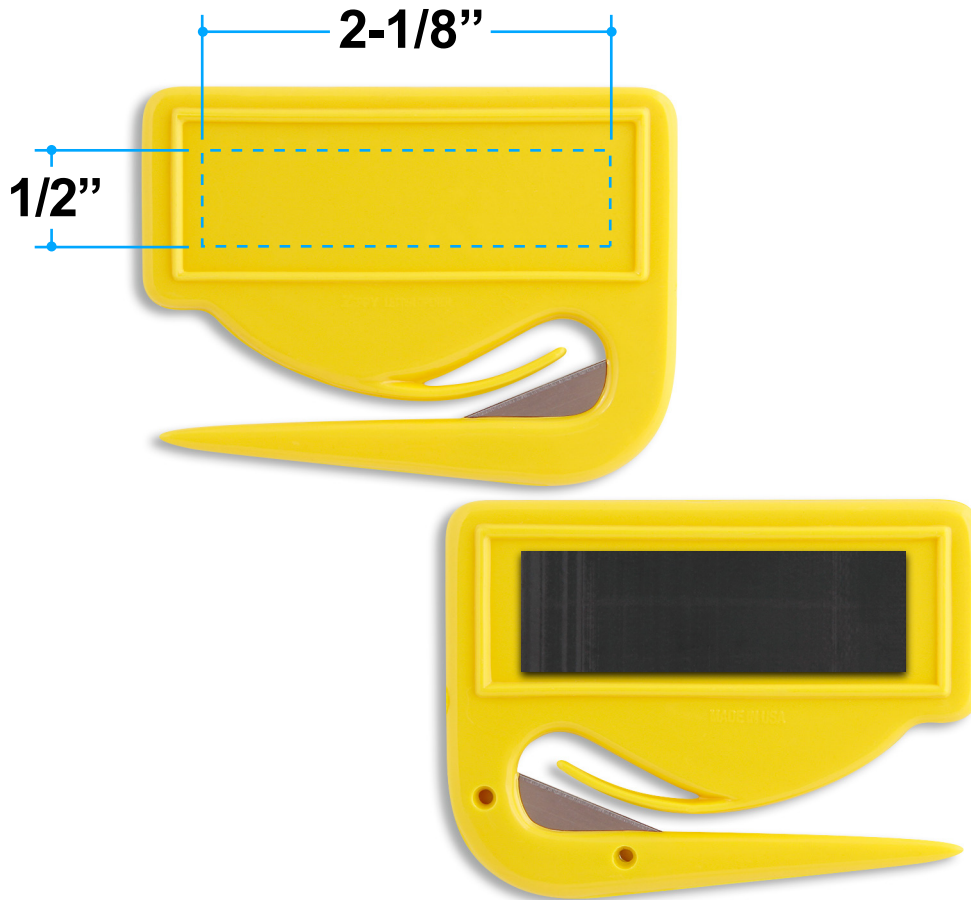

Proof/Layout form: QPCP102

NatureAd™ Corn Direct Imprint Zippy® Letter Opener with Magnet

Item Color: Maize Yellow