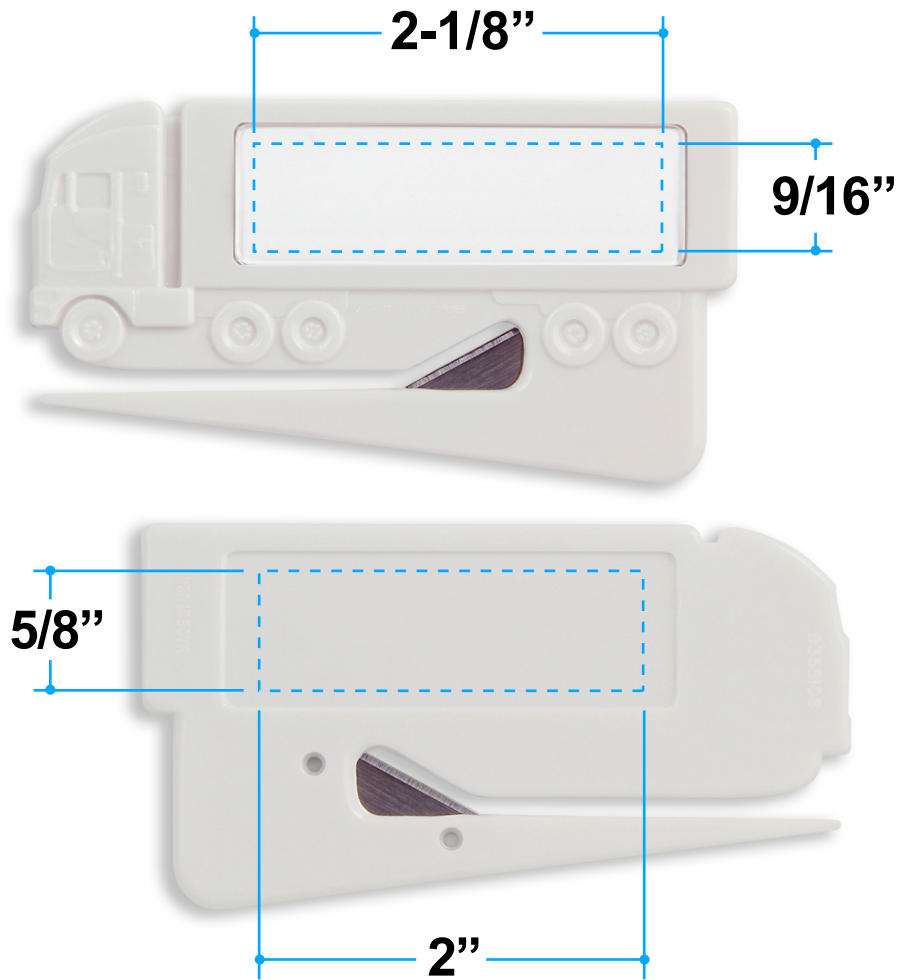

Proof/Layout form: QP118
18 Wheeler Zippy® Letter Opener

Item Color: Black

Proof/Layout form: QP118
18 Wheeler Zippy® Letter Opener with Magnet

Item Color: Black

Proof/Layout form: QP118
18 Wheeler Zippy® Letter Opener

Item Color: Blue

Proof/Layout form: QP118
18 Wheeler Zippy® Letter Opener with Magnet

Item Color: Blue

Proof/Layout form: QP118
18 Wheeler Zippy® Letter Opener

Item Color: Red

Proof/Layout form: QP118
18 Wheeler Zippy® Letter Opener with Magnet

Item Color: Red

Proof/Layout form: QP118
18 Wheeler Zippy® Letter Opener

Item Color: White

Proof/Layout form: QP118
18 Wheeler Zippy® Letter Opener with Magnet

Item Color: White