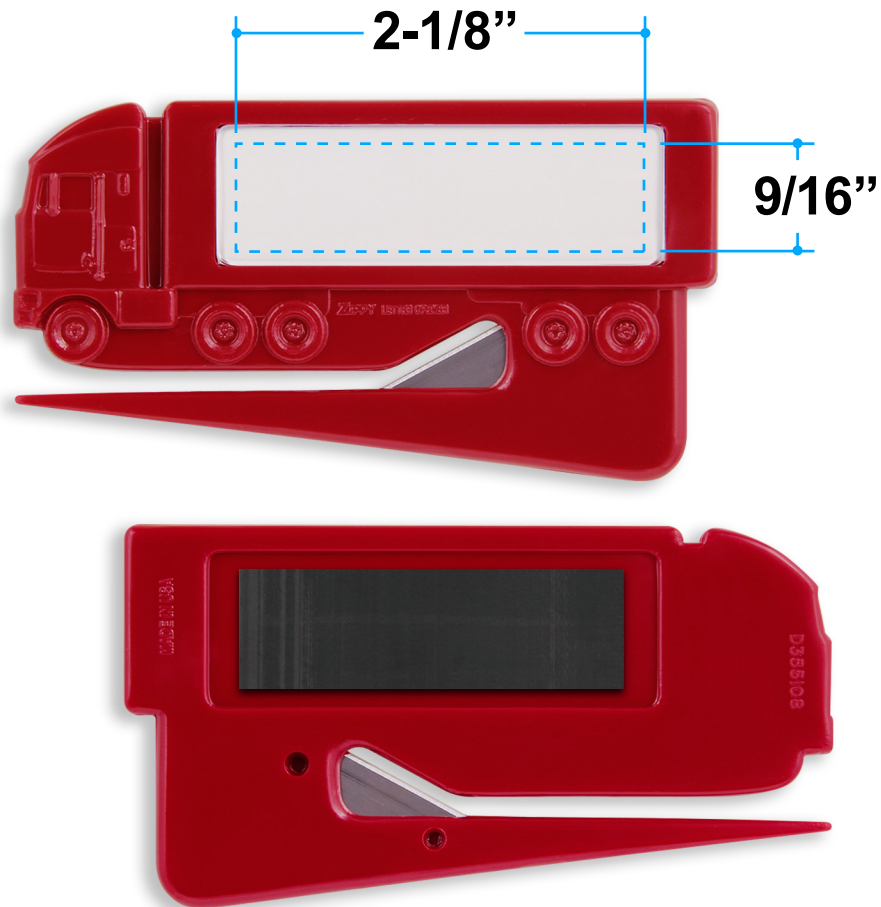

Proof/Layout form: QP118
18 Wheeler Zippy® Letter Opener

Item Color: Black

Proof/Layout form: QP118
18 Wheeler Zippy® Letter Opener with Magnet

Item Color: Black

Proof/Layout form: QP118
18 Wheeler Zippy® Letter Opener

Item Color: Blue

Proof/Layout form: QP118
18 Wheeler Zippy® Letter Opener with Magnet

Item Color: Blue

Proof/Layout form: QP118
18 Wheeler Zippy® Letter Opener

Item Color: Red

Proof/Layout form: QP118
18 Wheeler Zippy® Letter Opener with Magnet

Item Color: Red

Proof/Layout form: QP118
18 Wheeler Zippy® Letter Opener

Item Color: White

Proof/Layout form: QP118
18 Wheeler Zippy® Letter Opener with Magnet

Item Color: White