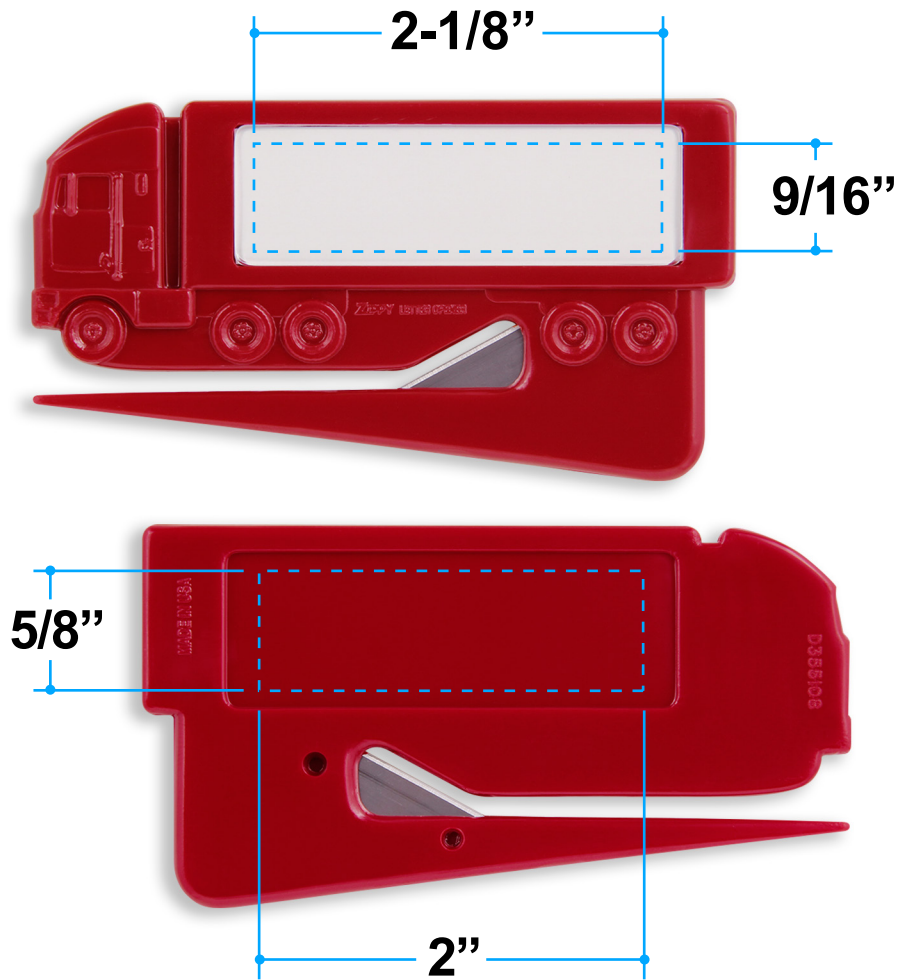

Proof/Layout form: QP118
18 Wheeler Zippy® Letter Opener

Item Color: Black

Proof/Layout form: QP118
18 Wheeler Zippy® Letter Opener with Magnet

Item Color: Black

Proof/Layout form: QP118
18 Wheeler Zippy® Letter Opener

Item Color: Blue

Proof/Layout form: QP118
18 Wheeler Zippy® Letter Opener with Magnet

Item Color: Blue

Proof/Layout form: QP118
18 Wheeler Zippy® Letter Opener

Item Color: Red

Proof/Layout form: QP118
18 Wheeler Zippy® Letter Opener with Magnet

Item Color: Red

Proof/Layout form: QP118
18 Wheeler Zippy® Letter Opener

Item Color: White

Proof/Layout form: QP118
18 Wheeler Zippy® Letter Opener with Magnet

Item Color: White