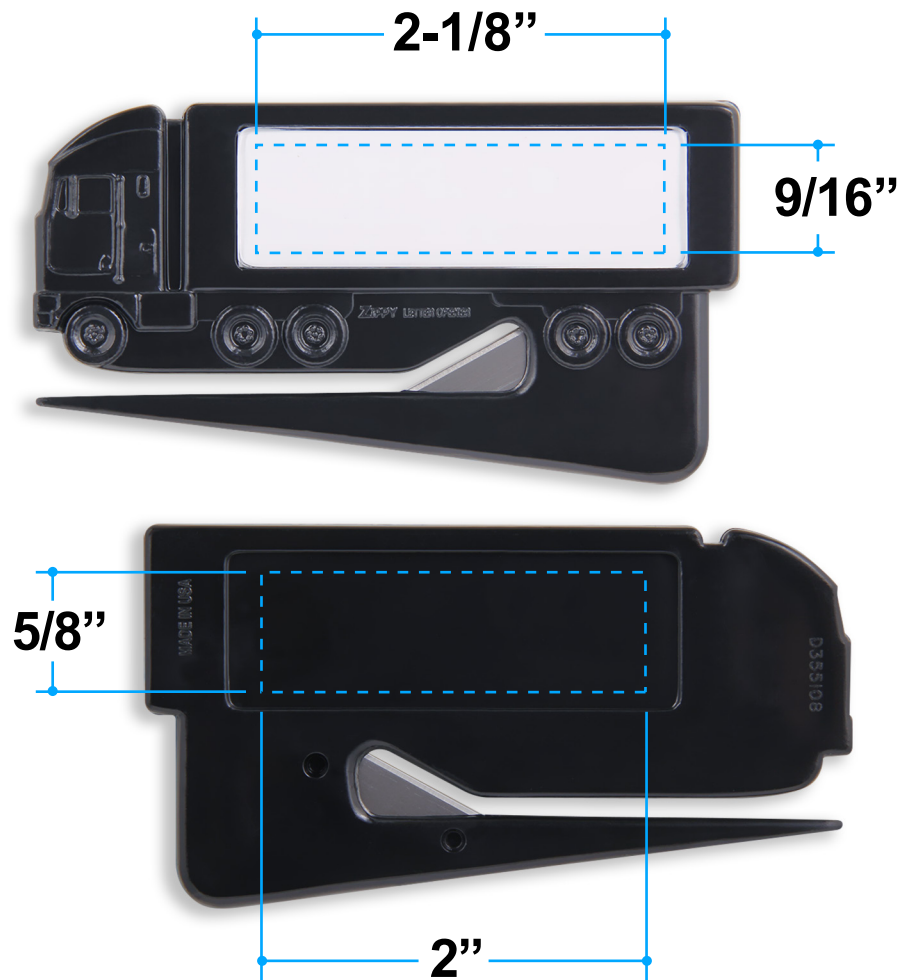

Proof/Layout form: QP118
18 Wheeler Zippy® Letter Opener

Item Color: Black

Proof/Layout form: QP118
18 Wheeler Zippy® Letter Opener with Magnet

Item Color: Black

Proof/Layout form: QP118
18 Wheeler Zippy® Letter Opener

Item Color: Blue

Proof/Layout form: QP118
18 Wheeler Zippy® Letter Opener with Magnet

Item Color: Blue

Proof/Layout form: QP118
18 Wheeler Zippy® Letter Opener

Item Color: Red

Proof/Layout form: QP118
18 Wheeler Zippy® Letter Opener with Magnet

Item Color: Red

Proof/Layout form: QP118
18 Wheeler Zippy® Letter Opener

Item Color: White

Proof/Layout form: QP118
18 Wheeler Zippy® Letter Opener with Magnet

Item Color: White