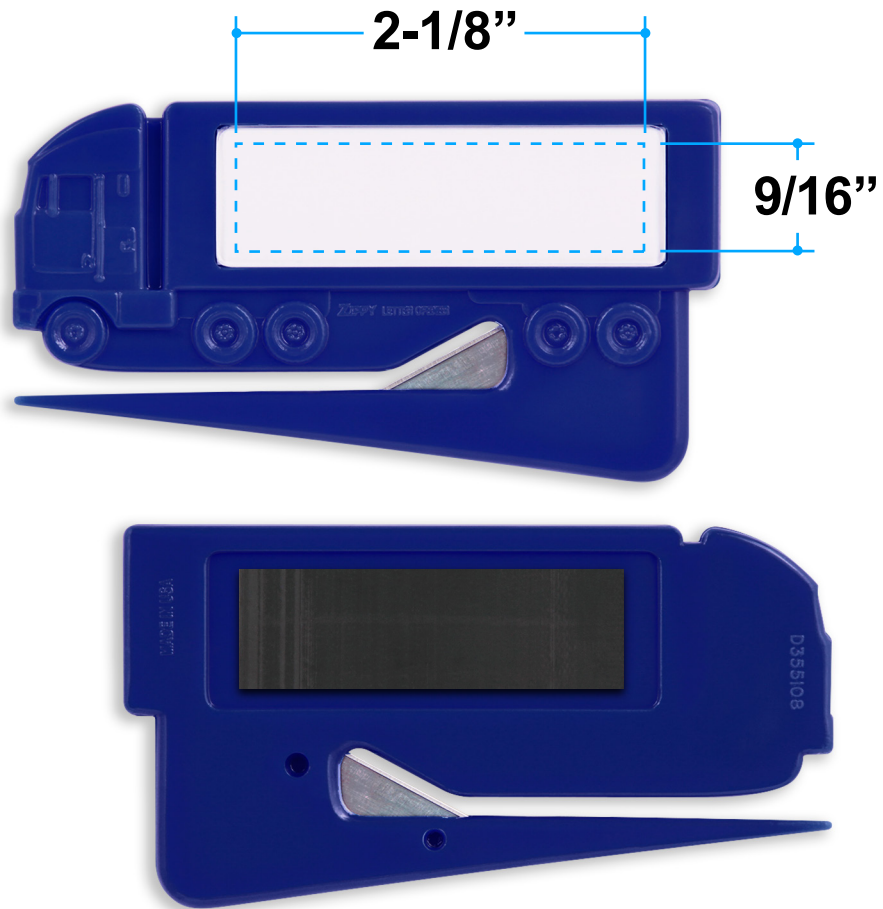

Proof/Layout form: QP118
18 Wheeler Zippy® Letter Opener

Item Color: Black

Proof/Layout form: QP118
18 Wheeler Zippy® Letter Opener with Magnet

Item Color: Black

Proof/Layout form: QP118
18 Wheeler Zippy® Letter Opener

Item Color: Blue

Proof/Layout form: QP118
18 Wheeler Zippy® Letter Opener with Magnet

Item Color: Blue

Proof/Layout form: QP118
18 Wheeler Zippy® Letter Opener

Item Color: Red

Proof/Layout form: QP118
18 Wheeler Zippy® Letter Opener with Magnet

Item Color: Red

Proof/Layout form: QP118
18 Wheeler Zippy® Letter Opener

Item Color: White

Proof/Layout form: QP118
18 Wheeler Zippy® Letter Opener with Magnet

Item Color: White