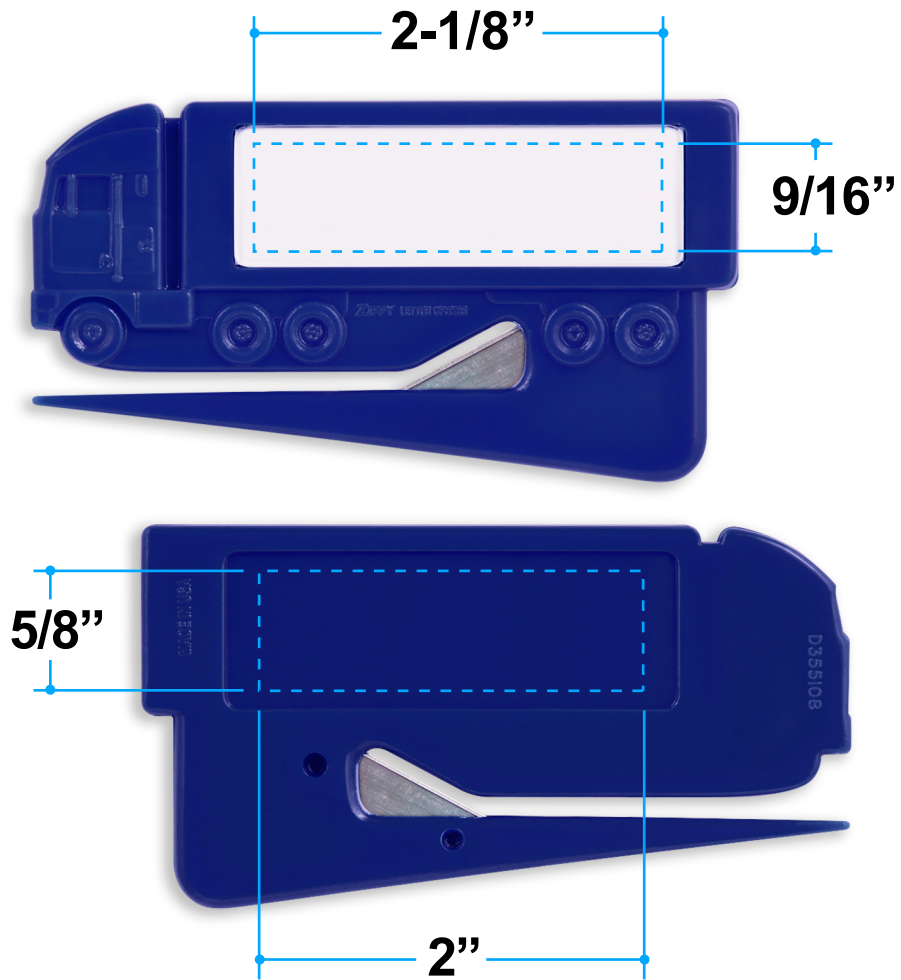

Proof/Layout form: QP118
18 Wheeler Zippy® Letter Opener

Item Color: Black

Proof/Layout form: QP118
18 Wheeler Zippy® Letter Opener with Magnet

Item Color: Black

Proof/Layout form: QP118
18 Wheeler Zippy® Letter Opener

Item Color: Blue

Proof/Layout form: QP118
18 Wheeler Zippy® Letter Opener with Magnet

Item Color: Blue

Proof/Layout form: QP118
18 Wheeler Zippy® Letter Opener

Item Color: Red

Proof/Layout form: QP118
18 Wheeler Zippy® Letter Opener with Magnet

Item Color: Red

Proof/Layout form: QP118
18 Wheeler Zippy® Letter Opener

Item Color: White

Proof/Layout form: QP118
18 Wheeler Zippy® Letter Opener with Magnet

Item Color: White