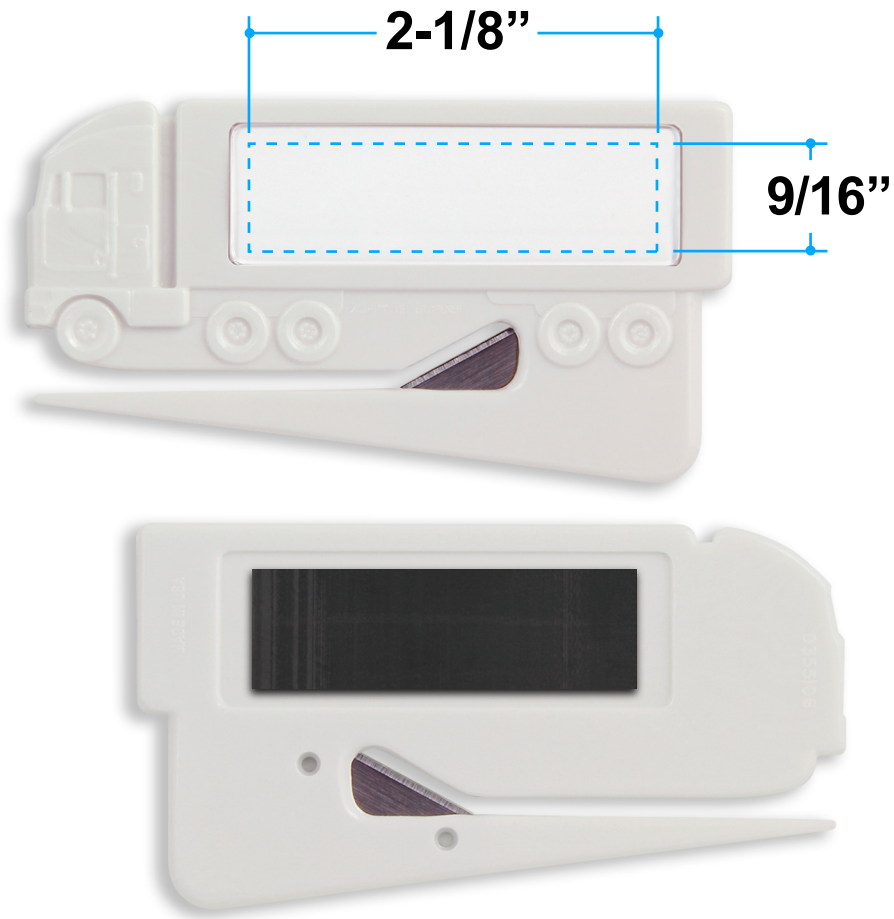

Proof/Layout form: QP118
18 Wheeler Zippy® Letter Opener

Item Color: Black

Proof/Layout form: QP118
18 Wheeler Zippy® Letter Opener with Magnet

Item Color: Black

Proof/Layout form: QP118
18 Wheeler Zippy® Letter Opener

Item Color: Blue

Proof/Layout form: QP118
18 Wheeler Zippy® Letter Opener with Magnet

Item Color: Blue

Proof/Layout form: QP118
18 Wheeler Zippy® Letter Opener

Item Color: Red

Proof/Layout form: QP118
18 Wheeler Zippy® Letter Opener with Magnet

Item Color: Red

Proof/Layout form: QP118
18 Wheeler Zippy® Letter Opener

Item Color: White

Proof/Layout form: QP118
18 Wheeler Zippy® Letter Opener with Magnet

Item Color: White