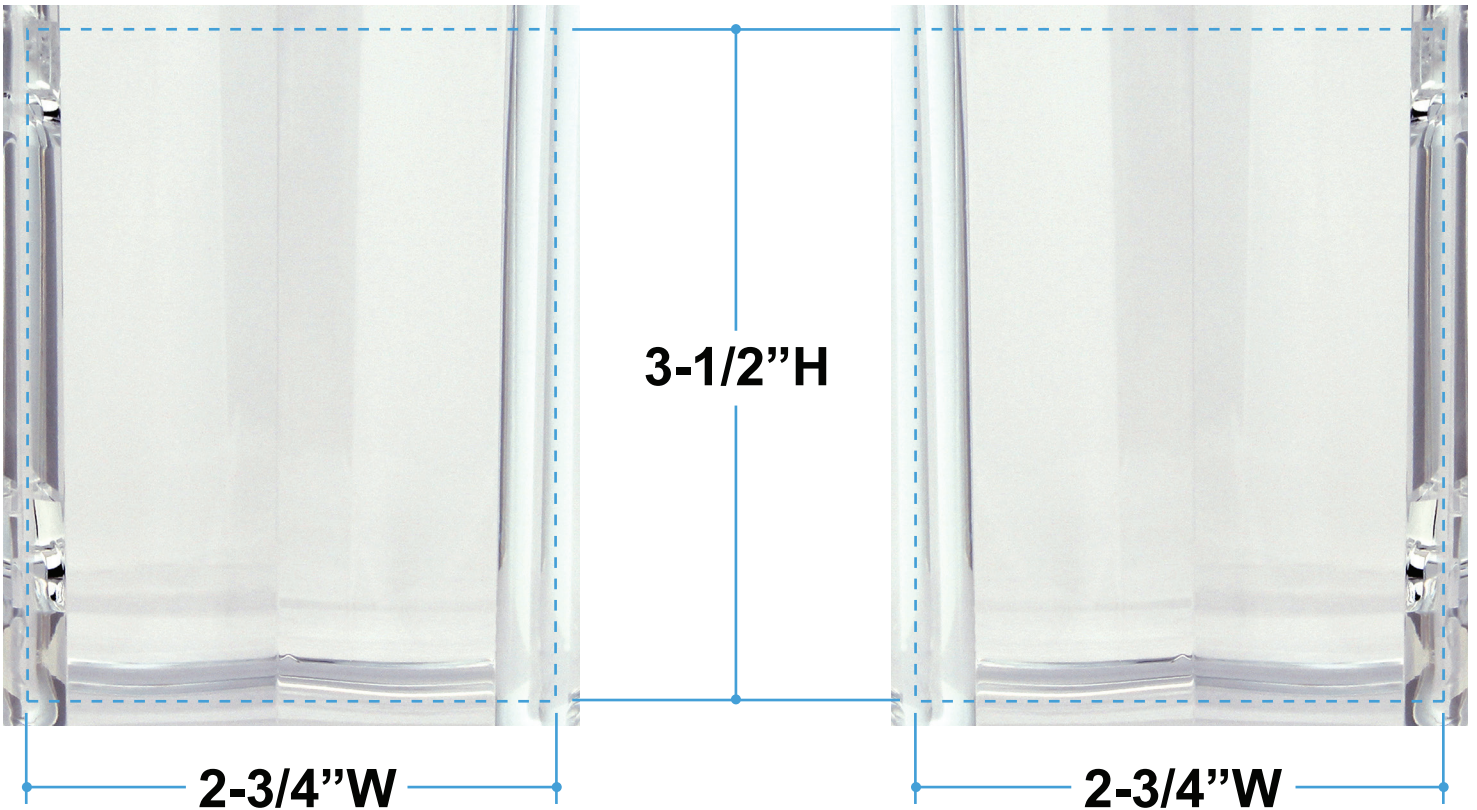

Proof/Layout form: QP2018
Series 2000 Mug - 18 oz.

**Shown at 25%
of actual size**

Left Hand Side

Right Hand Side

Item Color: Clear Acrylic