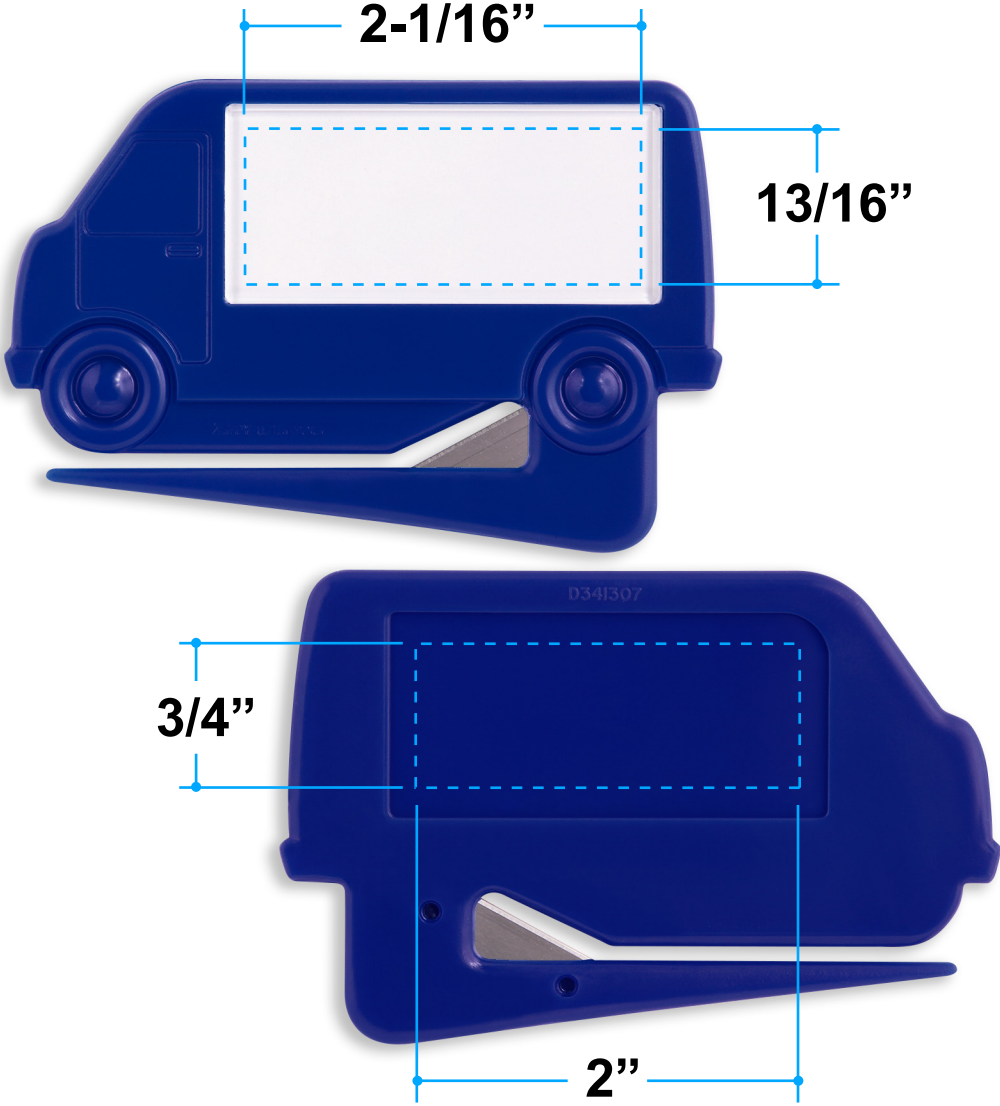

Proof/Layout form: QP221 Van Zippy® Letter Opener

Item Color: Black

Proof/Layout form: QP221
Van Zippy® Letter Opener with Magnet

Item Color: Black

Proof/Layout form: QP221 Van Zippy® Letter Opener

Item Color: Blue

Proof/Layout form: QP221
Van Zippy® Letter Opener with Magnet

Item Color: Blue

Proof/Layout form: QP221 Van Zippy® Letter Opener

Item Color: Red

Proof/Layout form: QP221
Van Zippy® Letter Opener with Magnet

Item Color: Red

Proof/Layout form: QP221 Van Zippy® Letter Opener

Item Color: White

Proof/Layout form: QP221
Van Zippy® Letter Opener with Magnet

Item Color: White