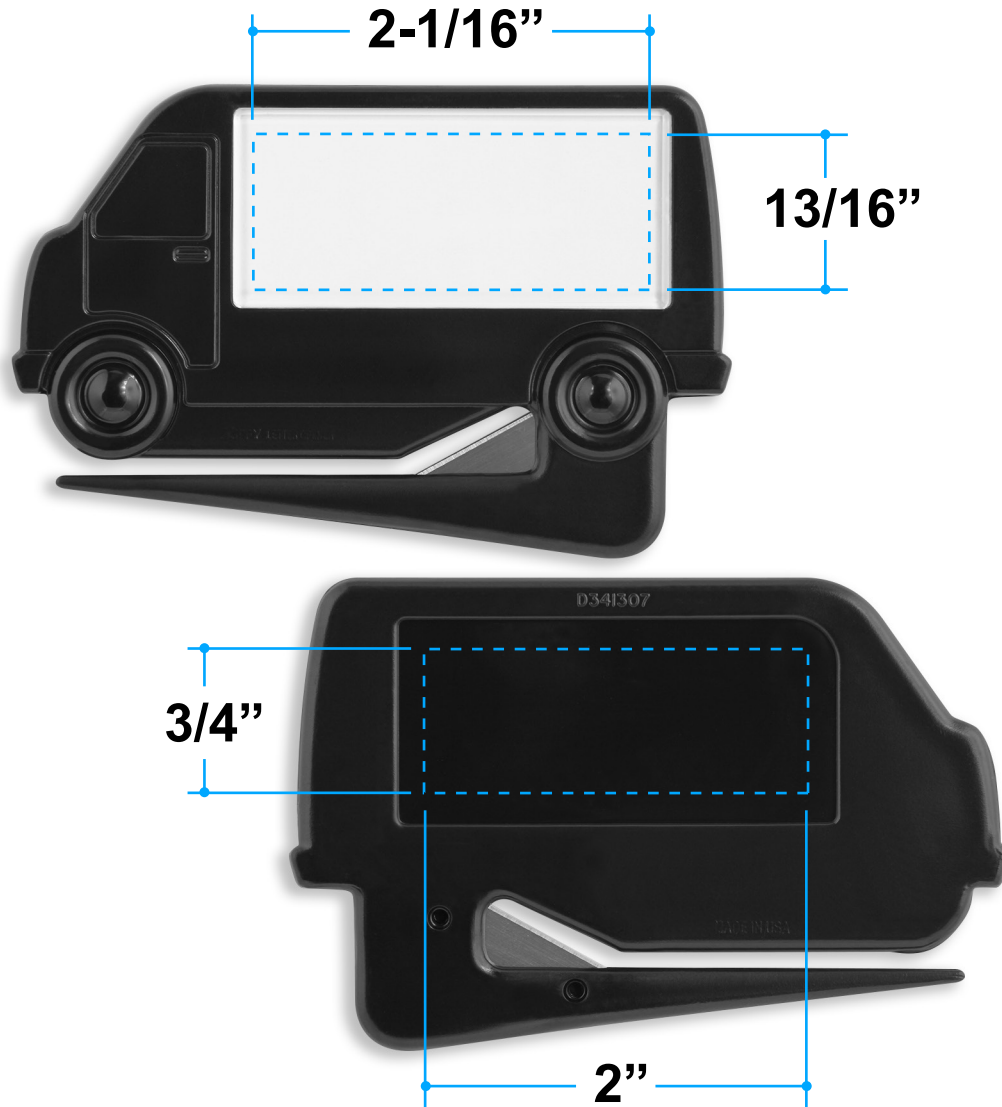

Proof/Layout form: QP221 Van Zippy® Letter Opener

Item Color: Black

Proof/Layout form: QP221
Van Zippy® Letter Opener with Magnet

Item Color: Black

Proof/Layout form: QP221 Van Zippy® Letter Opener

Item Color: Blue

Proof/Layout form: QP221
Van Zippy® Letter Opener with Magnet

Item Color: Blue

Proof/Layout form: QP221 Van Zippy® Letter Opener

Item Color: Red

Proof/Layout form: QP221
Van Zippy® Letter Opener with Magnet

Item Color: Red

Proof/Layout form: QP221 Van Zippy® Letter Opener

Item Color: White

Proof/Layout form: QP221
Van Zippy® Letter Opener with Magnet

Item Color: White