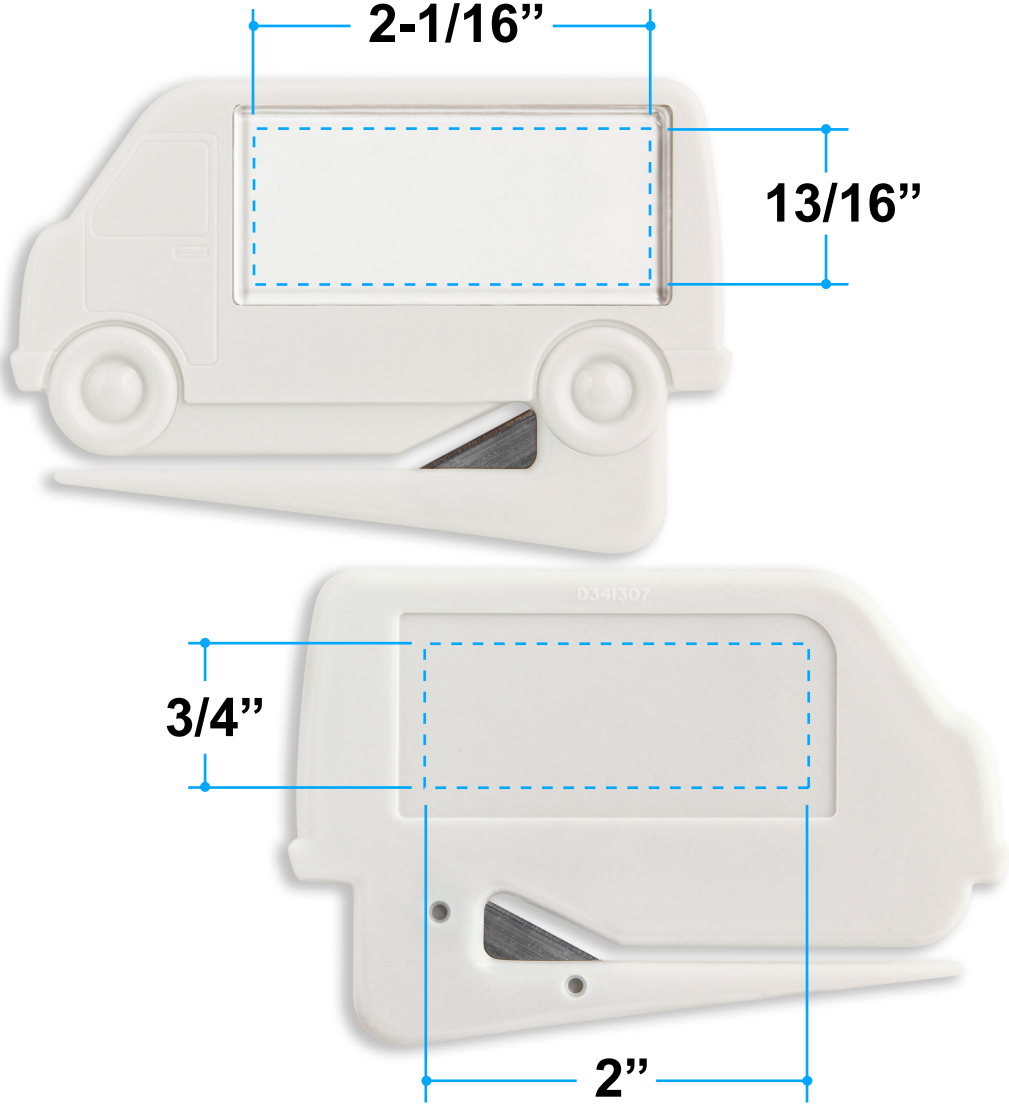

Proof/Layout form: QP221 Van Zippy® Letter Opener

Item Color: Black

Proof/Layout form: QP221
Van Zippy® Letter Opener with Magnet

Item Color: Black

Proof/Layout form: QP221 Van Zippy® Letter Opener

Item Color: Blue

Proof/Layout form: QP221
Van Zippy® Letter Opener with Magnet

Item Color: Blue

Proof/Layout form: QP221 Van Zippy® Letter Opener

Item Color: Red

Proof/Layout form: QP221
Van Zippy® Letter Opener with Magnet

Item Color: Red

Proof/Layout form: QP221 Van Zippy® Letter Opener

Item Color: White

Proof/Layout form: QP221
Van Zippy® Letter Opener with Magnet

Item Color: White