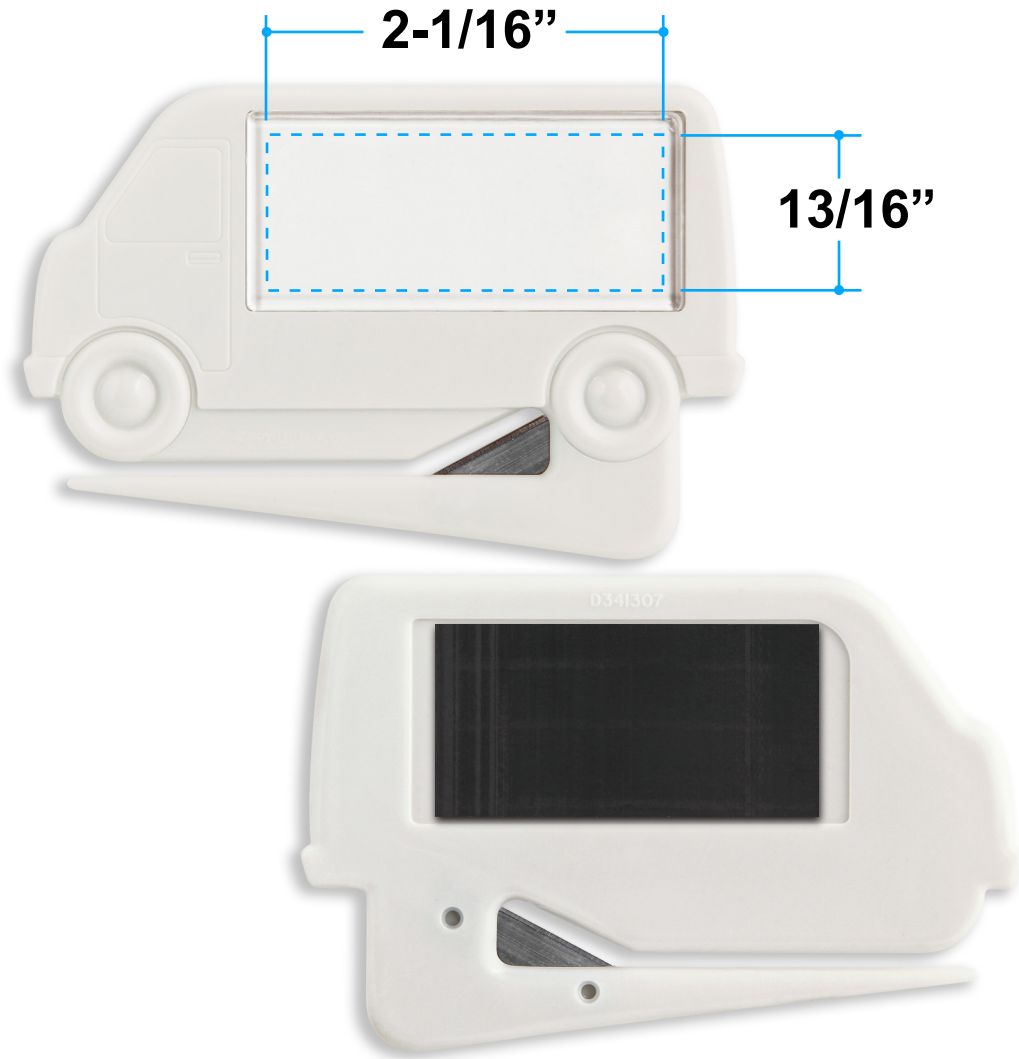

Proof/Layout form: QP221 Van Zippy® Letter Opener

Item Color: Black

Proof/Layout form: QP221
Van Zippy® Letter Opener with Magnet

Item Color: Black

Proof/Layout form: QP221 Van Zippy® Letter Opener

Item Color: Blue

Proof/Layout form: QP221
Van Zippy® Letter Opener with Magnet

Item Color: Blue

Proof/Layout form: QP221 Van Zippy® Letter Opener

Item Color: Red

Proof/Layout form: QP221
Van Zippy® Letter Opener with Magnet

Item Color: Red

Proof/Layout form: QP221 Van Zippy® Letter Opener

Item Color: White

Proof/Layout form: QP221
Van Zippy® Letter Opener with Magnet

Item Color: White