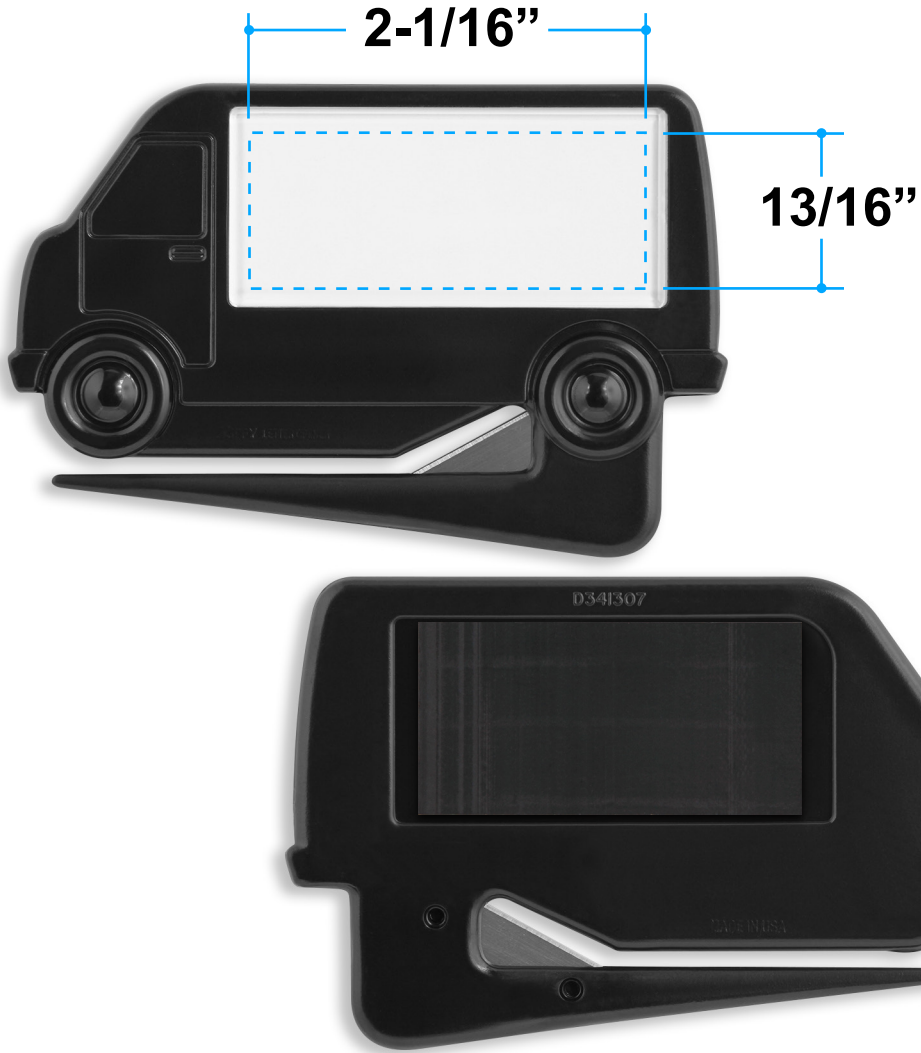

Proof/Layout form: QP221 Van Zippy® Letter Opener

Item Color: Black

Proof/Layout form: QP221
Van Zippy® Letter Opener with Magnet

Item Color: Black

Proof/Layout form: QP221 Van Zippy® Letter Opener

Item Color: Blue

Proof/Layout form: QP221
Van Zippy® Letter Opener with Magnet

Item Color: Blue

Proof/Layout form: QP221 Van Zippy® Letter Opener

Item Color: Red

Proof/Layout form: QP221
Van Zippy® Letter Opener with Magnet

Item Color: Red

Proof/Layout form: QP221 Van Zippy® Letter Opener

Item Color: White

Proof/Layout form: QP221
Van Zippy® Letter Opener with Magnet

Item Color: White