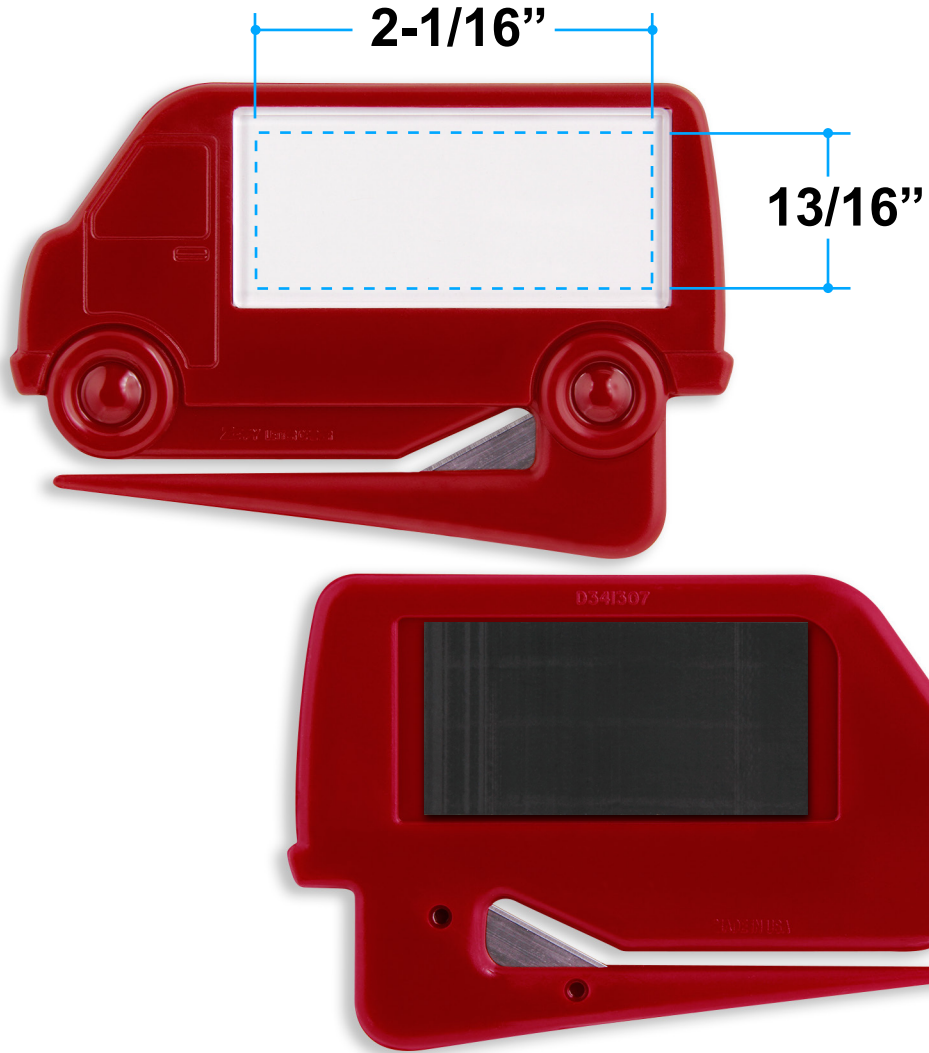

Proof/Layout form: QP221 Van Zippy® Letter Opener

Item Color: Black

Proof/Layout form: QP221
Van Zippy® Letter Opener with Magnet

Item Color: Black

Proof/Layout form: QP221 Van Zippy® Letter Opener

Item Color: Blue

Proof/Layout form: QP221
Van Zippy® Letter Opener with Magnet

Item Color: Blue

Proof/Layout form: QP221 Van Zippy® Letter Opener

Item Color: Red

Proof/Layout form: QP221
Van Zippy® Letter Opener with Magnet

Item Color: Red

Proof/Layout form: QP221 Van Zippy® Letter Opener

Item Color: White

Proof/Layout form: QP221
Van Zippy® Letter Opener with Magnet

Item Color: White