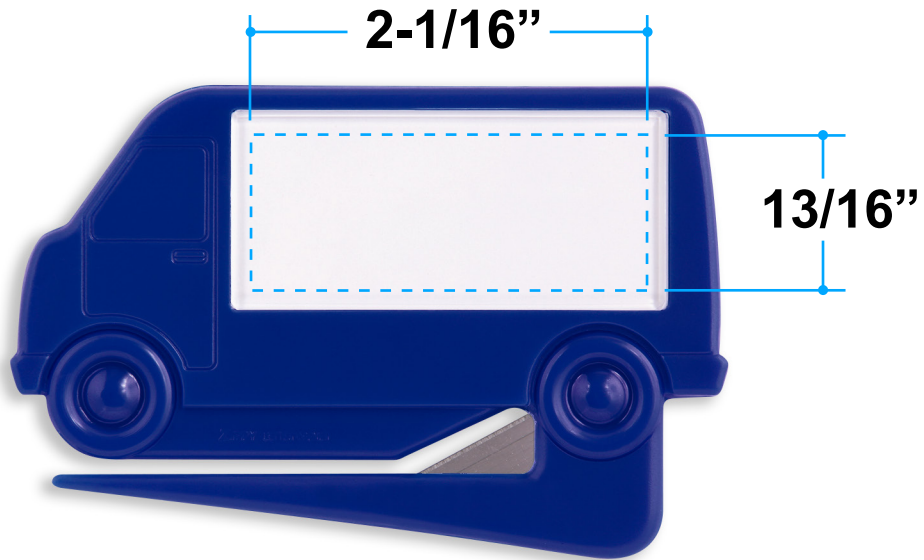

Proof/Layout form: QP221 Van Zippy® Letter Opener

Item Color: Black

Proof/Layout form: QP221
Van Zippy® Letter Opener with Magnet

Item Color: Black

Proof/Layout form: QP221 Van Zippy® Letter Opener

Item Color: Blue

Proof/Layout form: QP221
Van Zippy® Letter Opener with Magnet

Item Color: Blue

Proof/Layout form: QP221 Van Zippy® Letter Opener

Item Color: Red

Proof/Layout form: QP221
Van Zippy® Letter Opener with Magnet

Item Color: Red

Proof/Layout form: QP221 Van Zippy® Letter Opener

Item Color: White

Proof/Layout form: QP221
Van Zippy® Letter Opener with Magnet

Item Color: White