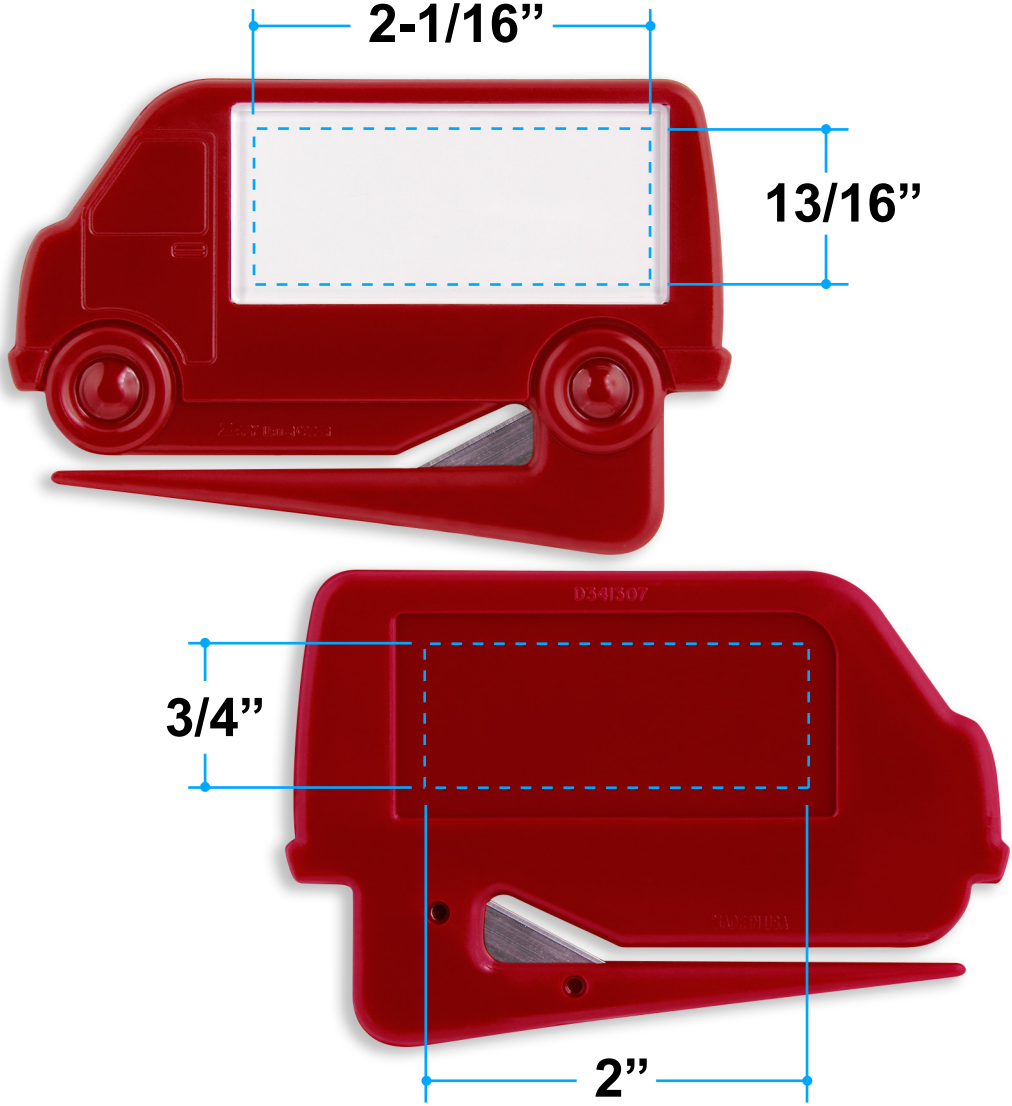

Proof/Layout form: QP221 Van Zippy® Letter Opener

Item Color: Black

Proof/Layout form: QP221
Van Zippy® Letter Opener with Magnet

Item Color: Black

Proof/Layout form: QP221 Van Zippy® Letter Opener

Item Color: Blue

Proof/Layout form: QP221
Van Zippy® Letter Opener with Magnet

Item Color: Blue

Proof/Layout form: QP221 Van Zippy® Letter Opener

Item Color: Red

Proof/Layout form: QP221
Van Zippy® Letter Opener with Magnet

Item Color: Red

Proof/Layout form: QP221 Van Zippy® Letter Opener

Item Color: White

Proof/Layout form: QP221
Van Zippy® Letter Opener with Magnet

Item Color: White