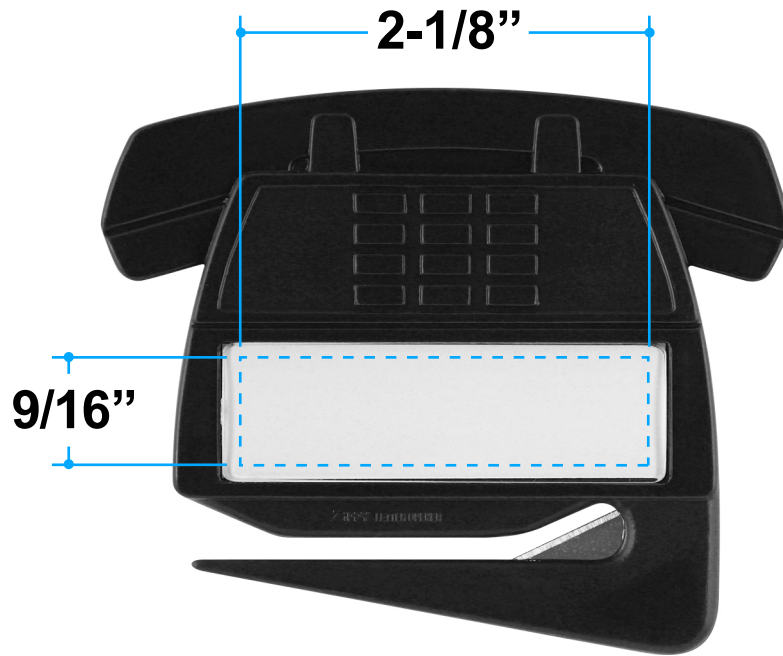

Proof/Layout form: QP291 Telephone Zippy® Letter Opener

Item Color: Black

Proof/Layout form: QP291 Telephone Zippy® Letter Opener

Item Color: Blue

Proof/Layout form: QP291 Telephone Zippy® Letter Opener

Item Color: Red

Proof/Layout form: QP291 Telephone Zippy® Letter Opener

Item Color: White