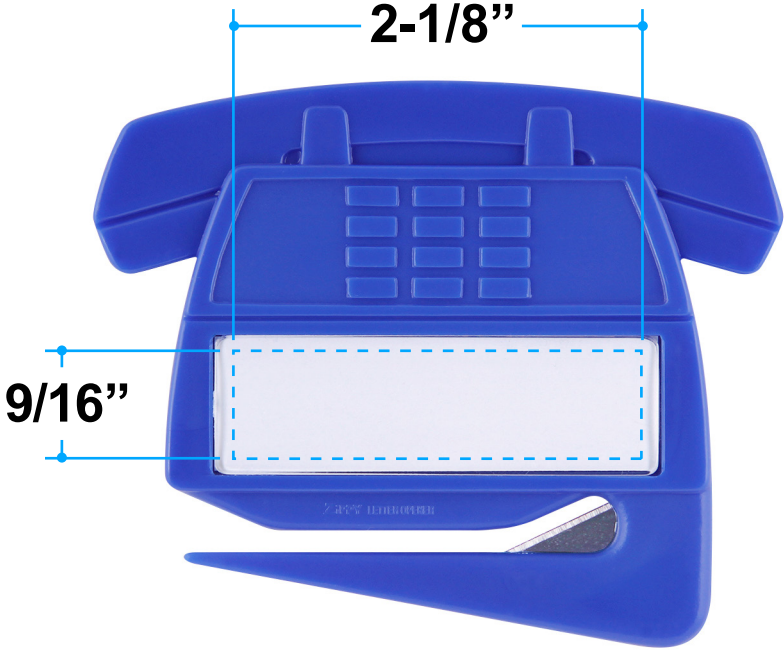

Proof/Layout form: QP291 Telephone Zippy® Letter Opener

Item Color: Black

Proof/Layout form: QP291 Telephone Zippy® Letter Opener

Item Color: Blue

Proof/Layout form: QP291 Telephone Zippy® Letter Opener

Item Color: Red

Proof/Layout form: QP291 Telephone Zippy® Letter Opener

Item Color: White