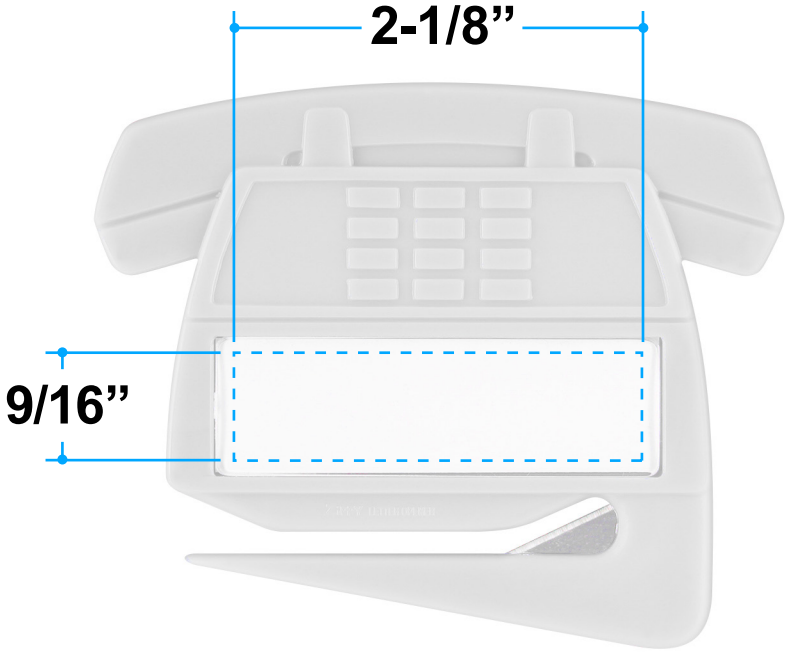

Proof/Layout form: QP291 Telephone Zippy® Letter Opener

Item Color: Black

Proof/Layout form: QP291 Telephone Zippy® Letter Opener

Item Color: Blue

Proof/Layout form: QP291 Telephone Zippy® Letter Opener

Item Color: Red

Proof/Layout form: QP291 Telephone Zippy® Letter Opener

Item Color: White