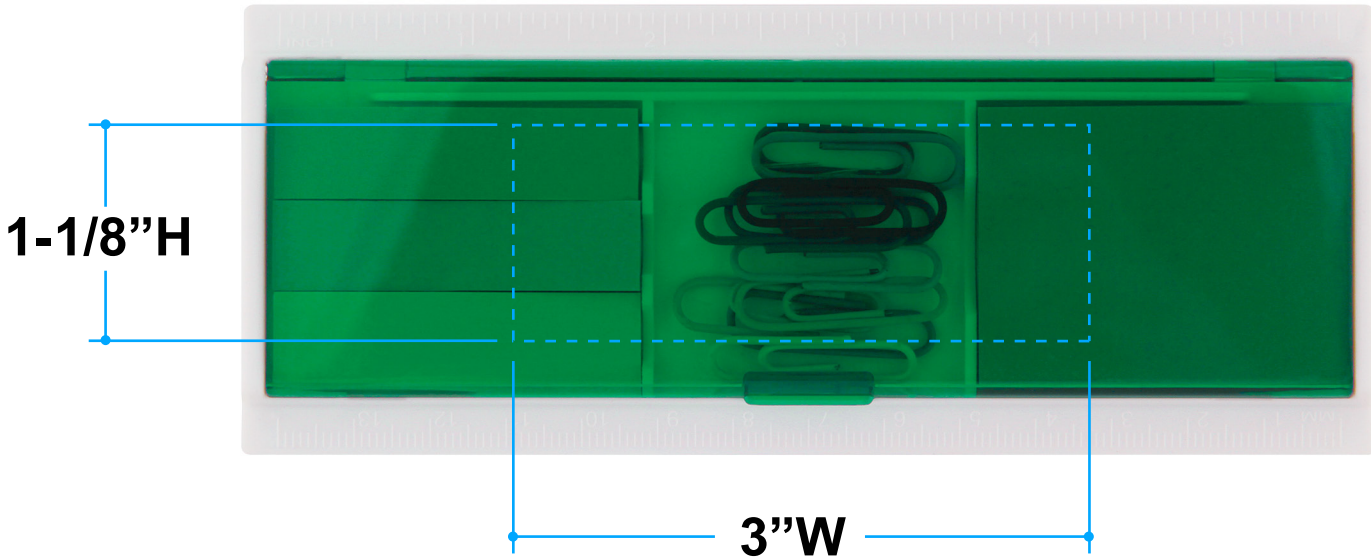

Proof/Layout form: QP29930
Clip and Tab Ruler Set

Item Color: Trans Blue

Proof/Layout form: QP29930
Clip and Tab Ruler Set

Item Color: Trans Green

Proof/Layout form: QP29930
Clip and Tab Ruler Set

Item Color: Trans Red