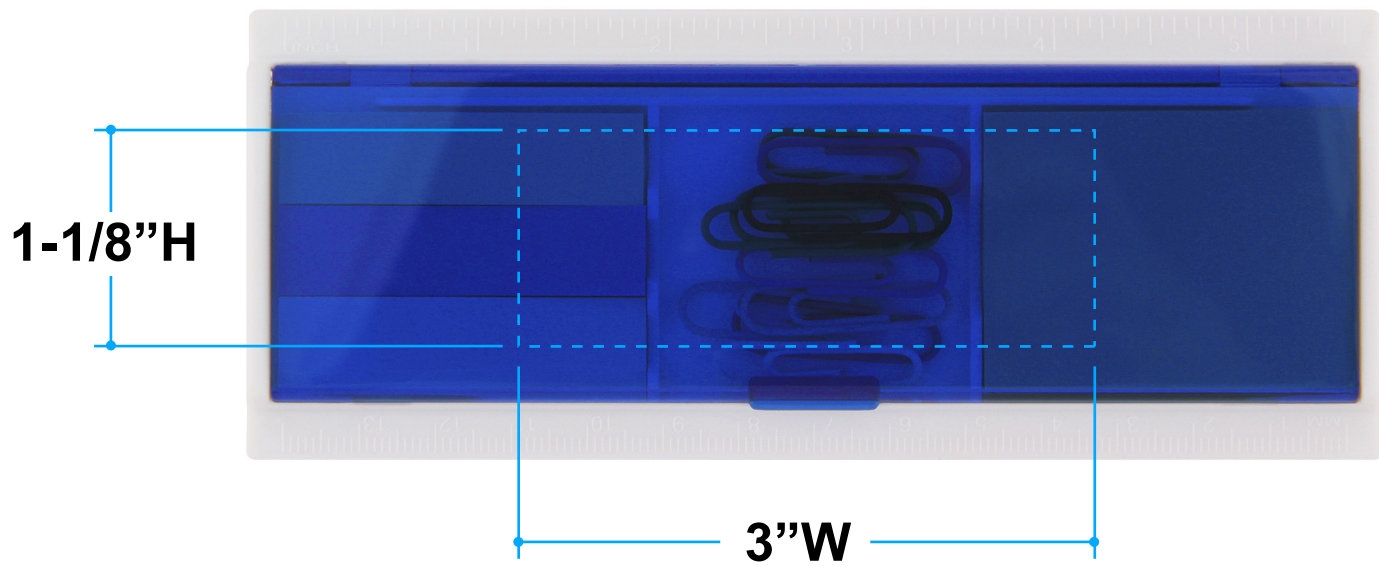

Proof/Layout form: QP29930
Clip and Tab Ruler Set

Item Color: Trans Blue

Proof/Layout form: QP29930
Clip and Tab Ruler Set

Item Color: Trans Green

Proof/Layout form: QP29930
Clip and Tab Ruler Set

Item Color: Trans Red