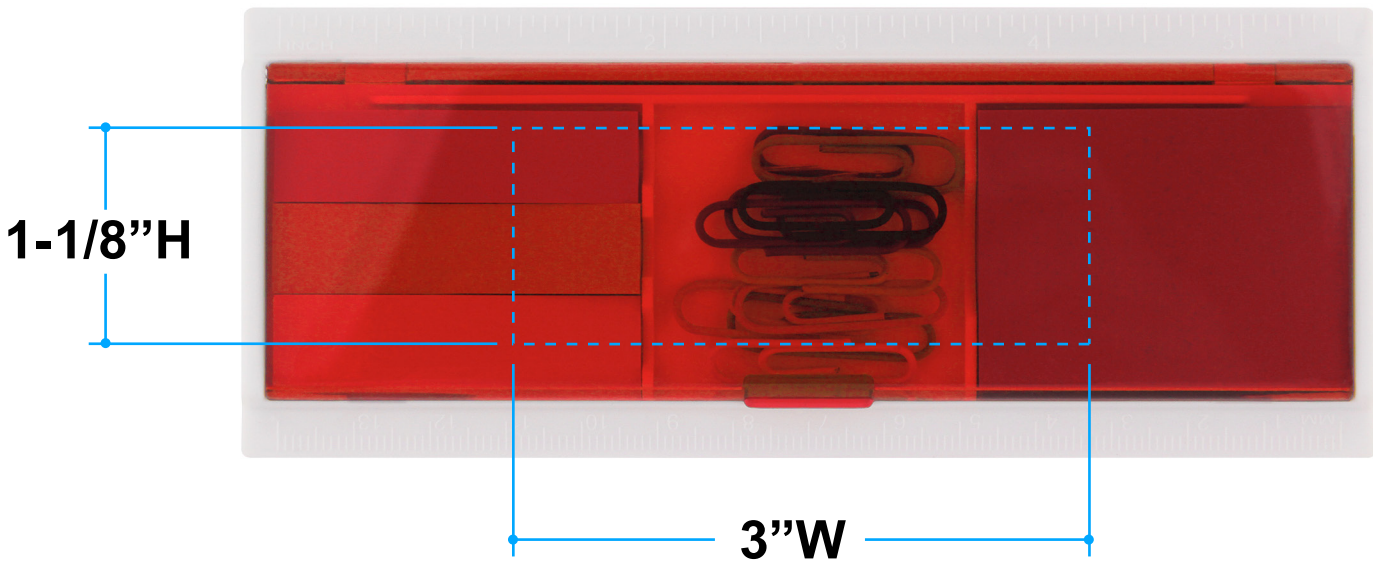

Proof/Layout form: QP29930
Clip and Tab Ruler Set

Item Color: Trans Blue

Proof/Layout form: QP29930
Clip and Tab Ruler Set

Item Color: Trans Green

Proof/Layout form: QP29930
Clip and Tab Ruler Set

Item Color: Trans Red