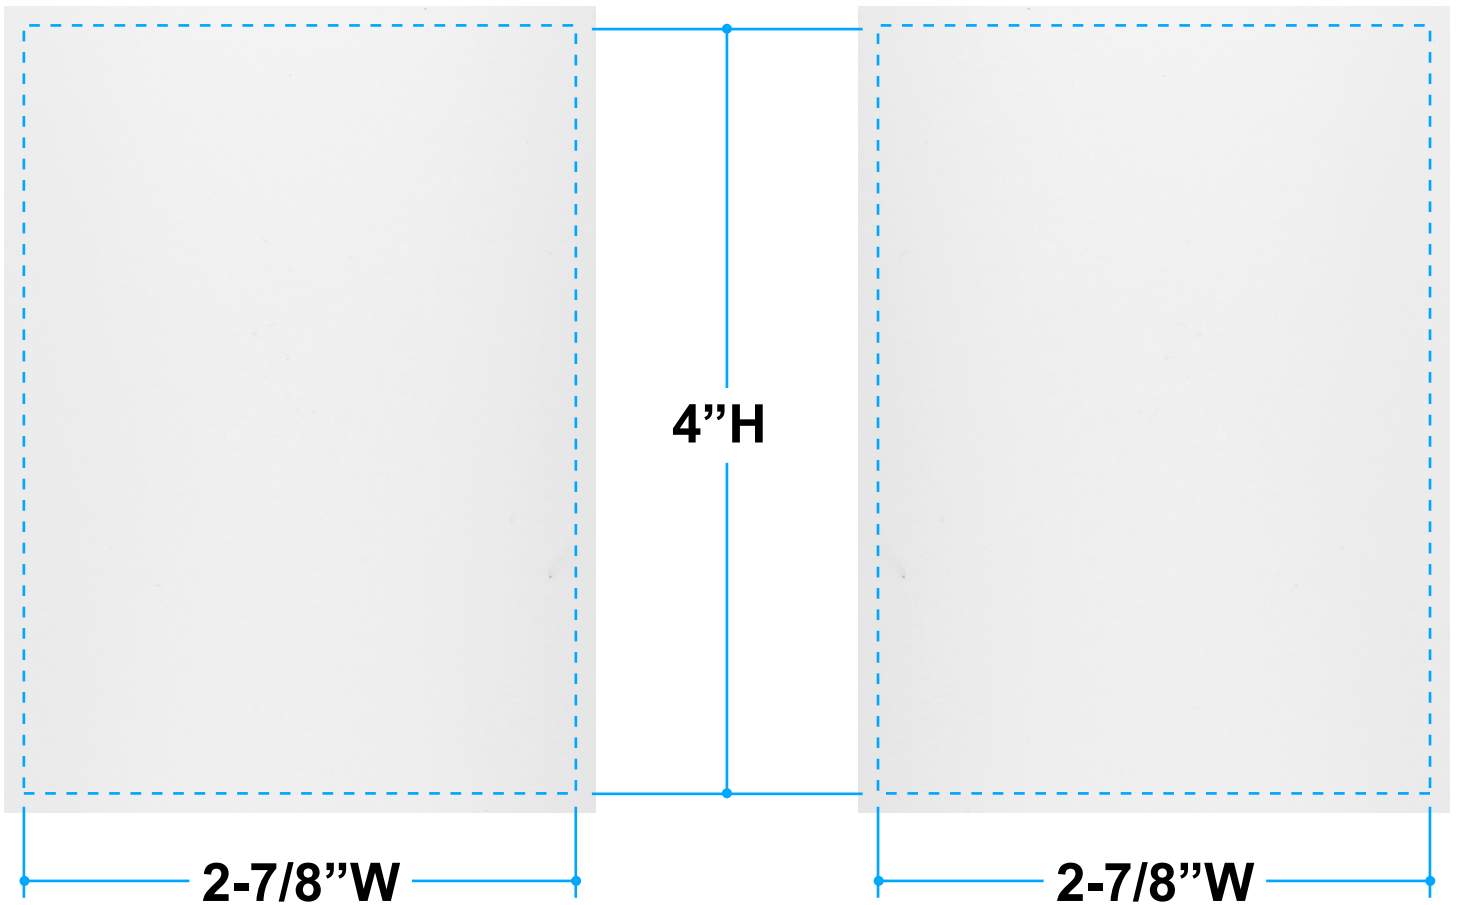

Proof/Layout form: QP50774

Insulated Mug - 22 oz.

Shown at 25%
of actual size

Left Hand Side

Right Hand Side

Item Color: White with White Lid