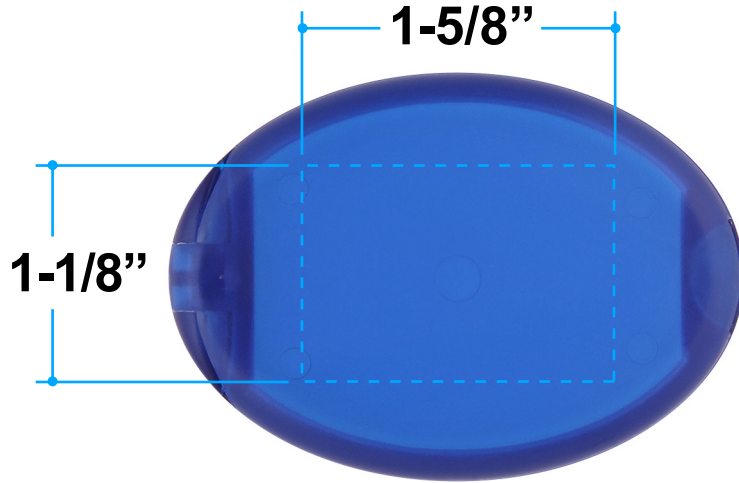

Proof/Layout form: QP52595
Little Traveler Sewing Kit/Mirror

Item Color: Trans Blue