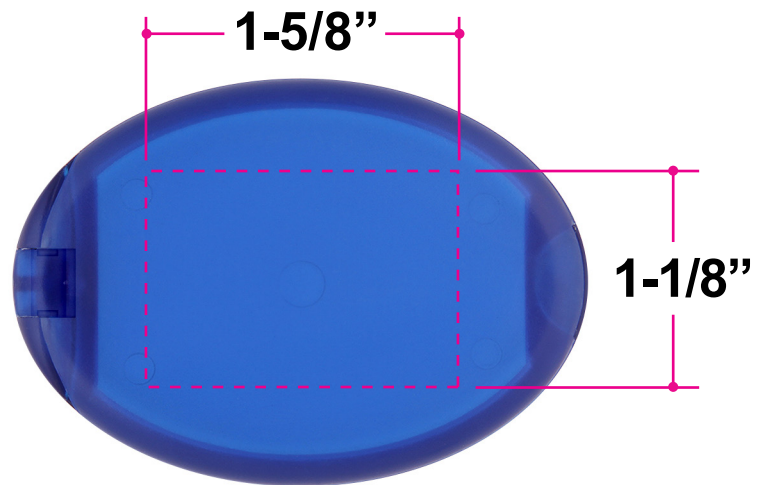

Proof/Layout form: QP52595
Little Traveler Sewing Kit/Mirror

Item Color: Trans Blue