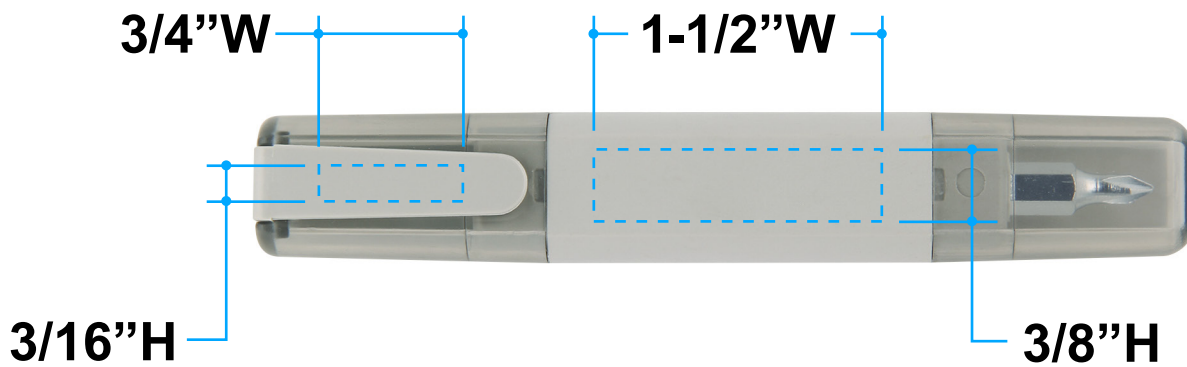

**Proof/Layout form: QP53800**  
**Twin End Magnetic Screwdriver**

**Item Color:** Gray with Trans Smoke