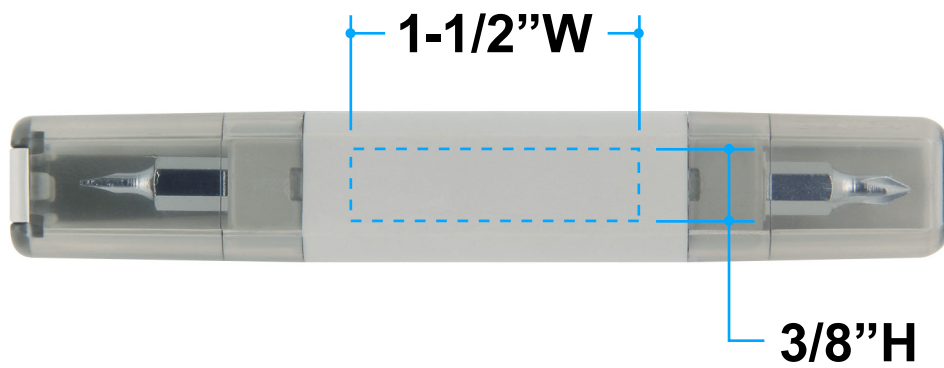

**Proof/Layout form: QP53800**  
**Twin End Magnetic Screwdriver**

**Item Color:** Gray with Trans Smoke