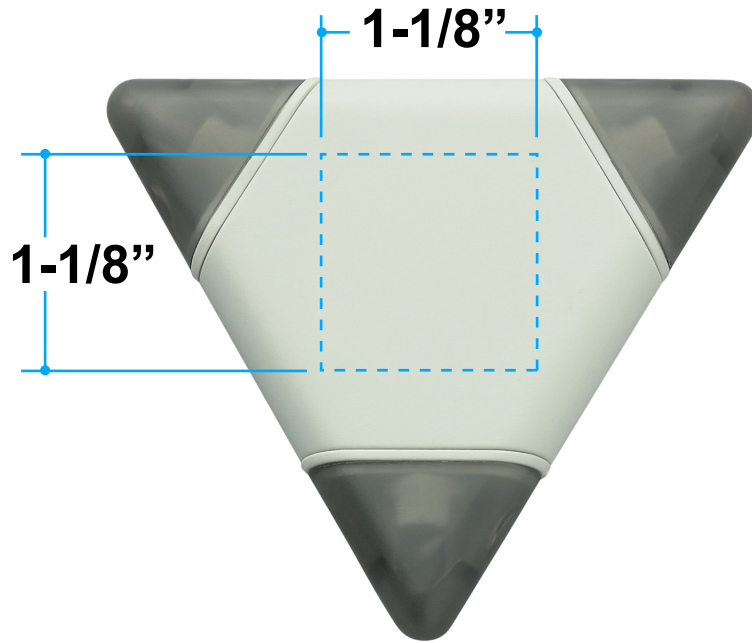

Proof/Layout form: QP53812
Tri-Corner Tool Tape

Item Color: Gray