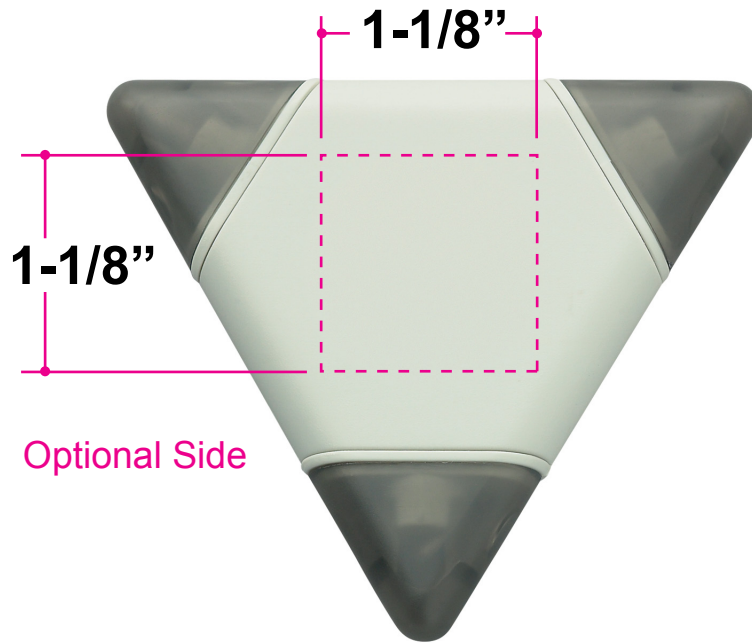

Proof/Layout form: QP53812
Tri-Corner Tool Tape

Item Color: Gray