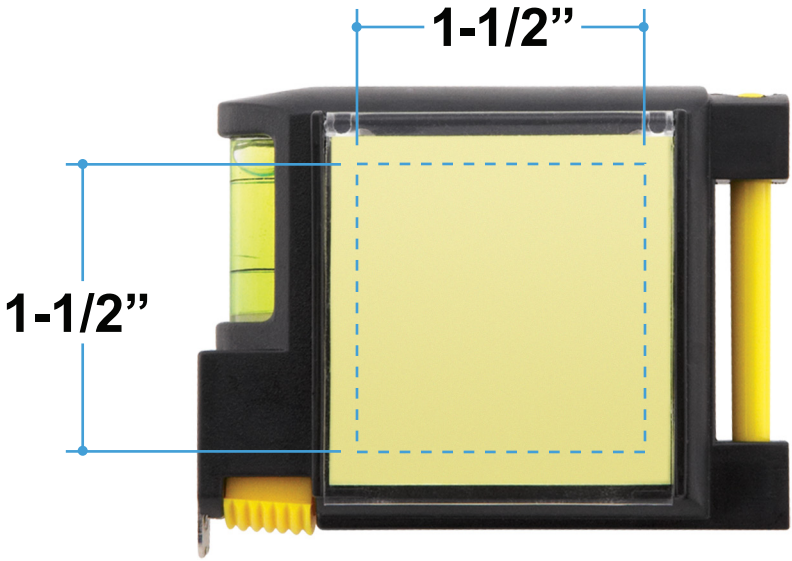

Proof/Layout form: QP54155
Versi-Tape Measure

Item Color: Black with Yellow Trim