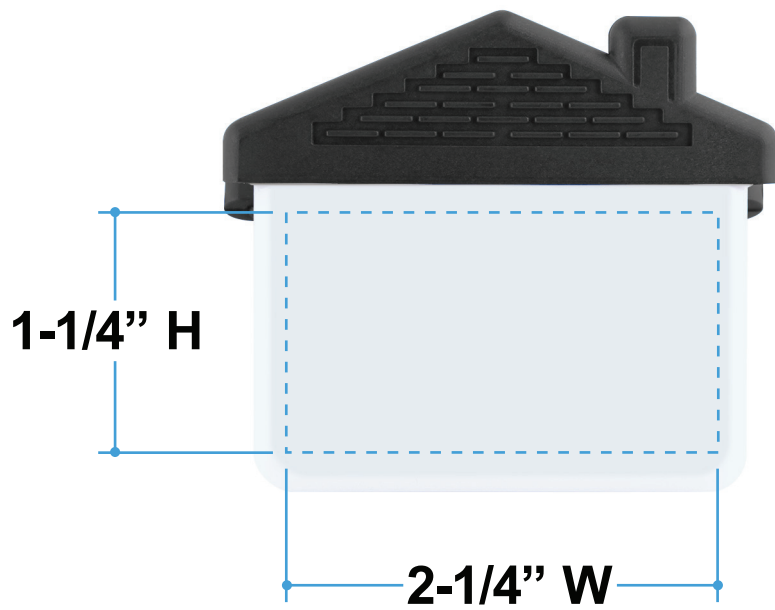

Proof/Layout form: QP55561
House Magnetic Clip

Item Color: White