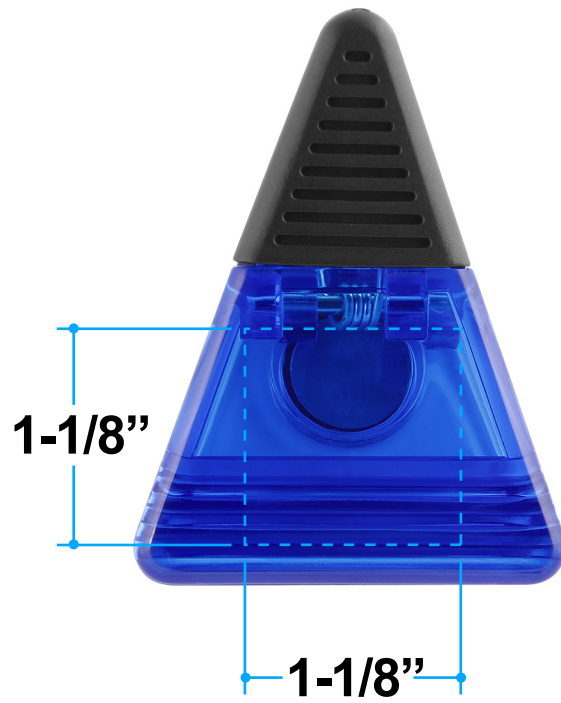

Proof/Layout form: QP55571
Triangle Magnetic Clip

Item Color: Trans Blue

Proof/Layout form: QP55571
Triangle Magnetic Clip

Item Color: Trans Green