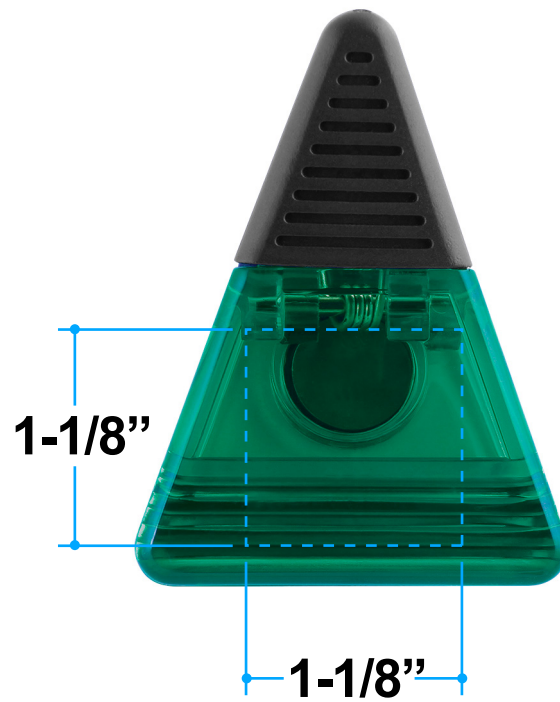

Proof/Layout form: QP55571
Triangle Magnetic Clip

Item Color: Trans Blue

Proof/Layout form: QP55571
Triangle Magnetic Clip

Item Color: Trans Green