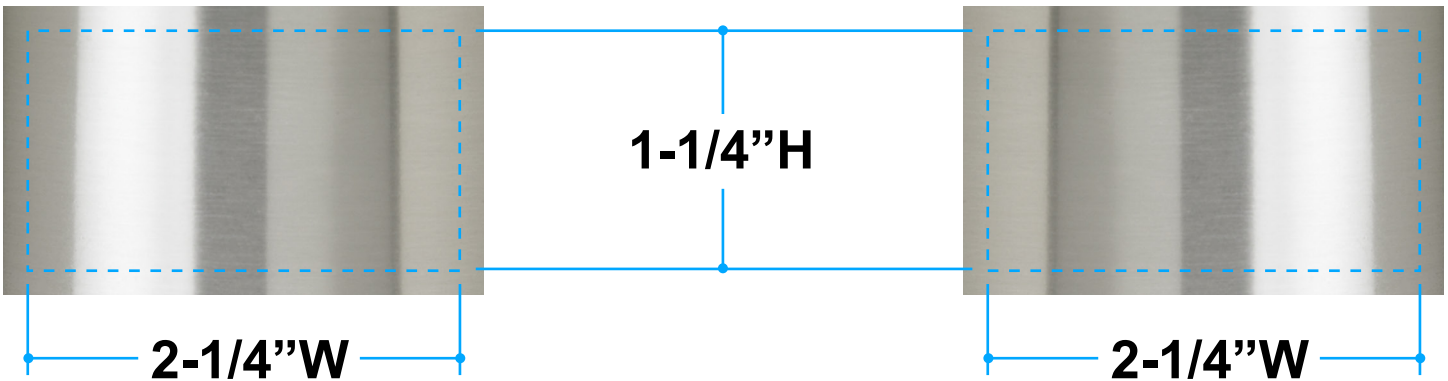

Proof/Layout form: QP56550
Galaxy IV Mug - 14 oz.

**Shown at 25%
of actual size**

Left Hand Side

Right Hand Side

Item Color: Stainless Steel