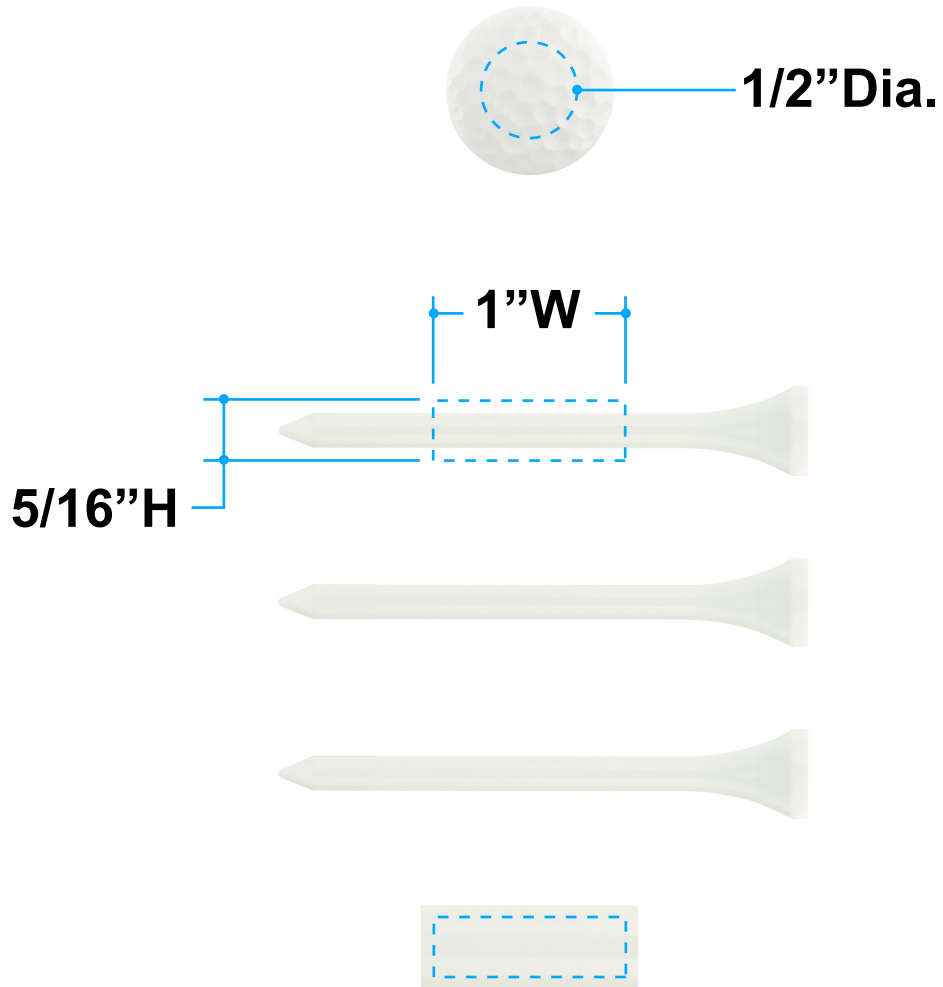

Proof/Layout form: QP94532
Fairway Pac

Item Color: White with Blue Tees

Proof/Layout form: QP94532
Fairway Pac

Item Color: White with Green Tees

Proof/Layout form: QP94532
Fairway Pac

Item Color: White with Red Tees

Proof/Layout form: QP94532
Fairway Pac

Item Color: White with Natural Tees

Proof/Layout form: QP94532
Fairway Pac

Item Color: White with White Tees