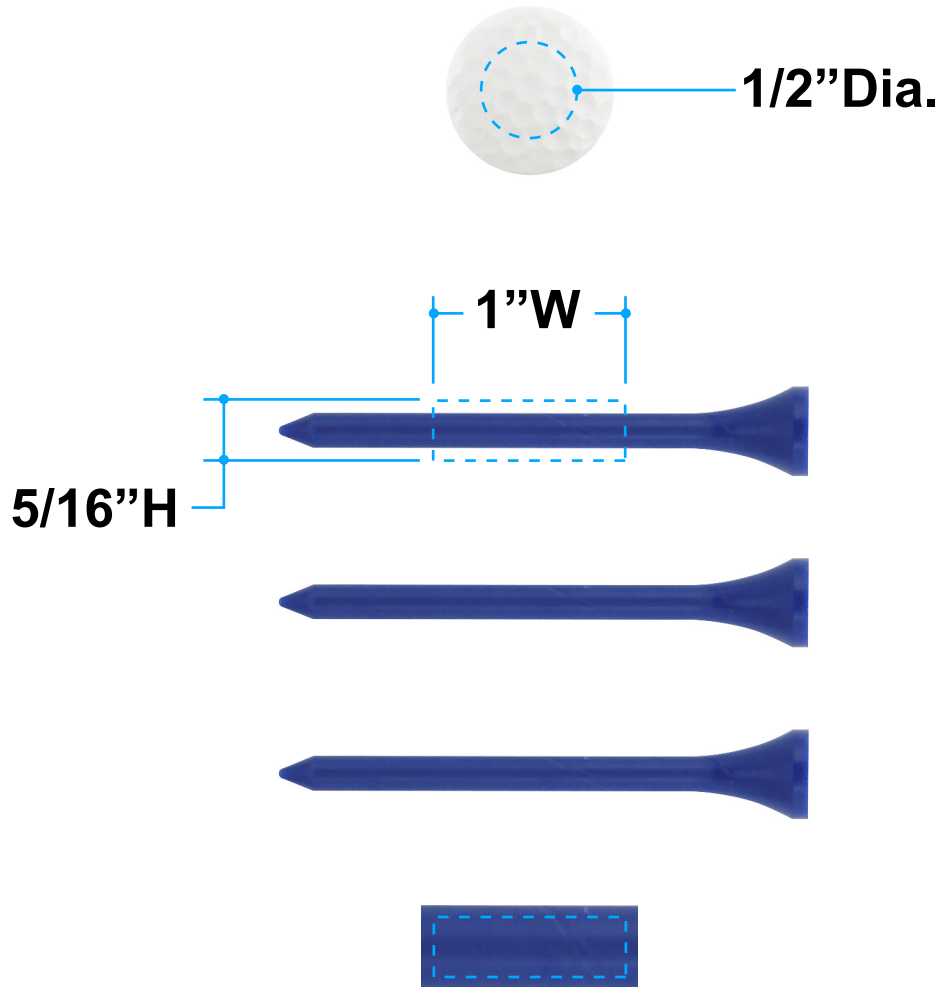

Proof/Layout form: QP94532
Fairway Pac

Item Color: White with Blue Tees

Proof/Layout form: QP94532
Fairway Pac

Item Color: White with Green Tees

Proof/Layout form: QP94532
Fairway Pac

Item Color: White with Red Tees

Proof/Layout form: QP94532
Fairway Pac

Item Color: White with Natural Tees

Proof/Layout form: QP94532
Fairway Pac

Item Color: White with White Tees