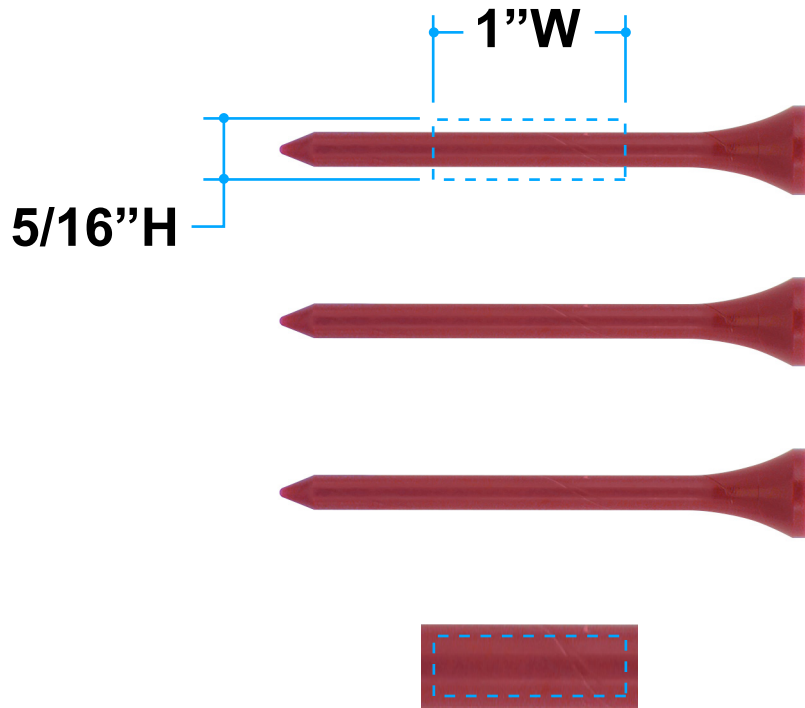

Proof/Layout form: QP94532
Fairway Pac

Item Color: White with Blue Tees

Proof/Layout form: QP94532
Fairway Pac

Item Color: White with Green Tees

Proof/Layout form: QP94532
Fairway Pac

Item Color: White with Red Tees

Proof/Layout form: QP94532
Fairway Pac

Item Color: White with Natural Tees

Proof/Layout form: QP94532
Fairway Pac

Item Color: White with White Tees