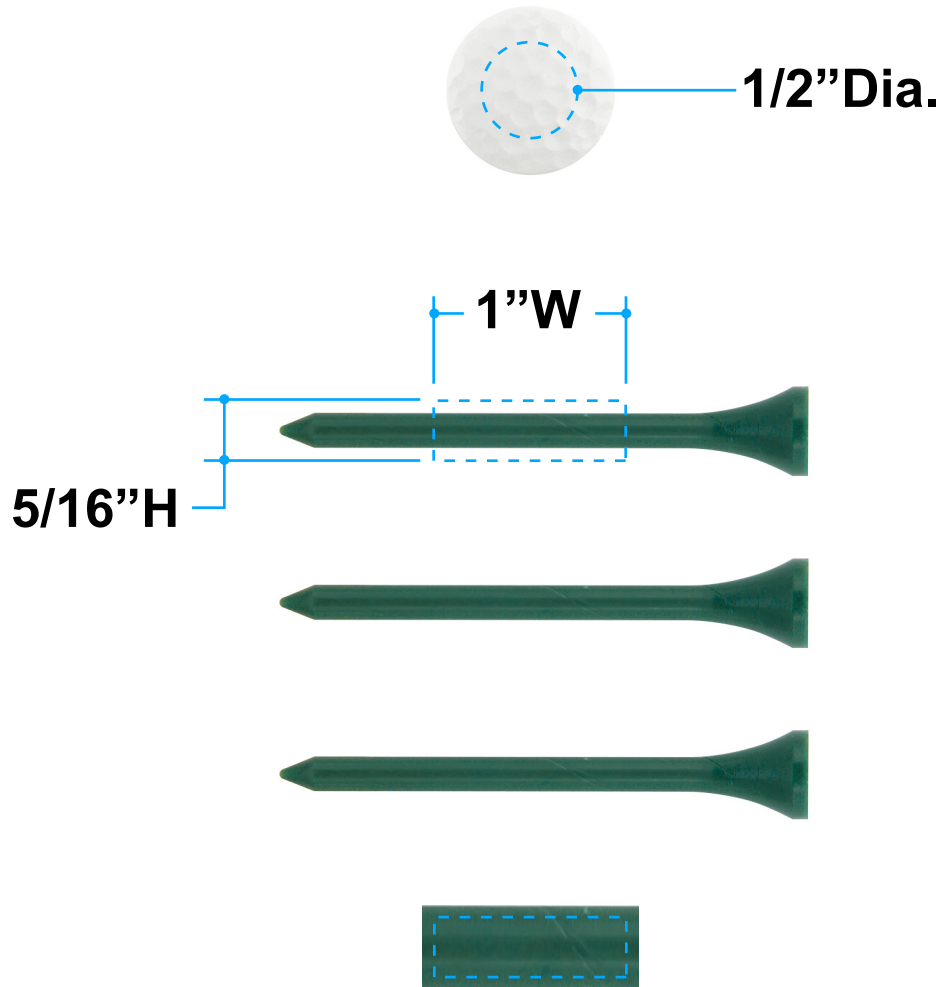

Proof/Layout form: QP94532
Fairway Pac

Item Color: White with Blue Tees

Proof/Layout form: QP94532
Fairway Pac

Item Color: White with Green Tees

Proof/Layout form: QP94532
Fairway Pac

Item Color: White with Red Tees

Proof/Layout form: QP94532
Fairway Pac

Item Color: White with Natural Tees

Proof/Layout form: QP94532
Fairway Pac

Item Color: White with White Tees