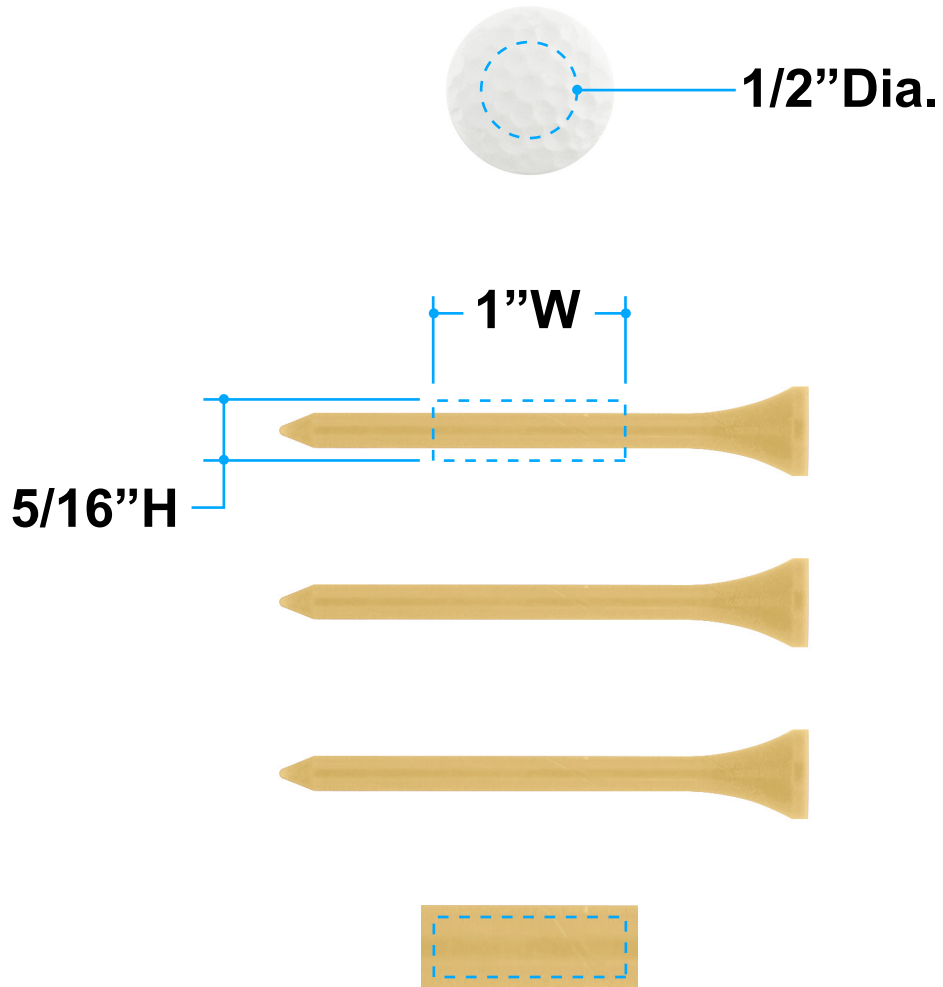

Proof/Layout form: QP94532
Fairway Pac

Item Color: White with Blue Tees

Proof/Layout form: QP94532
Fairway Pac

Item Color: White with Green Tees

Proof/Layout form: QP94532
Fairway Pac

Item Color: White with Red Tees

Proof/Layout form: QP94532
Fairway Pac

Item Color: White with Natural Tees

Proof/Layout form: QP94532
Fairway Pac

Item Color: White with White Tees