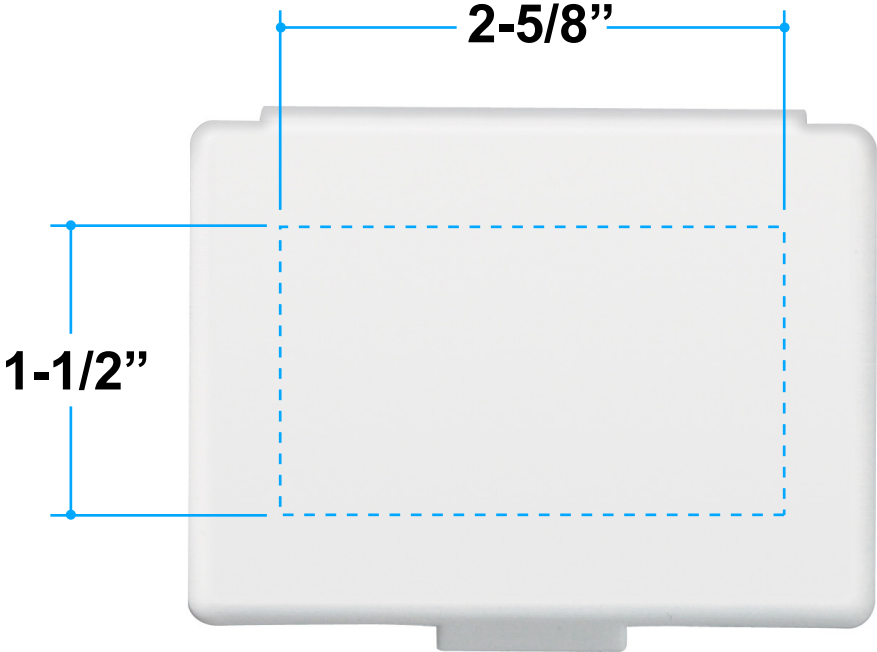

Proof/Layout form: QPB2375

BioAd™ Golf Survival Kit

Item Color: White