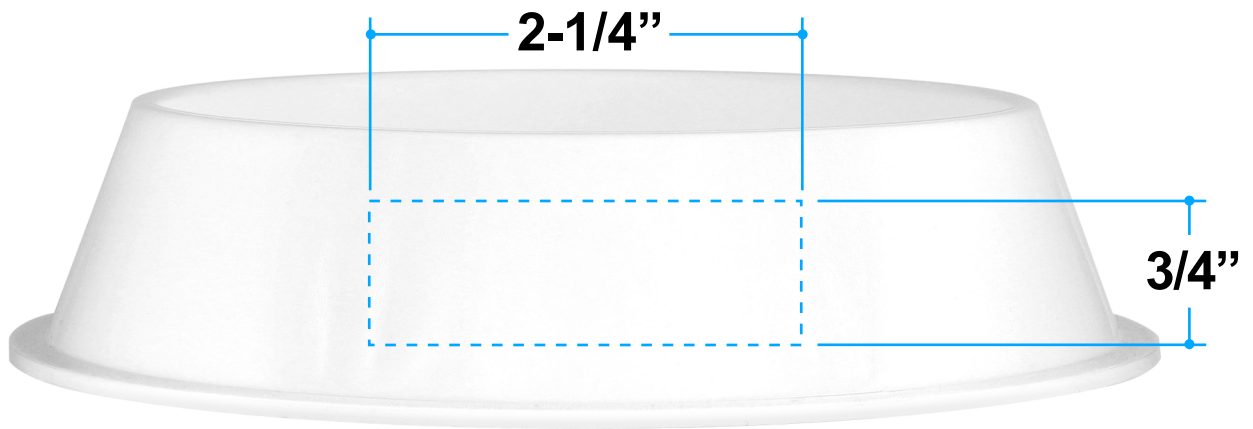

**Proof/Layout form: QPB80485**  
**BioAd™ Small Pet Bowl**

**Item Color: Red**

**Proof/Layout form: QPB80485**  
**BioAd™ Small Pet Bowl**

**Item Color: White**