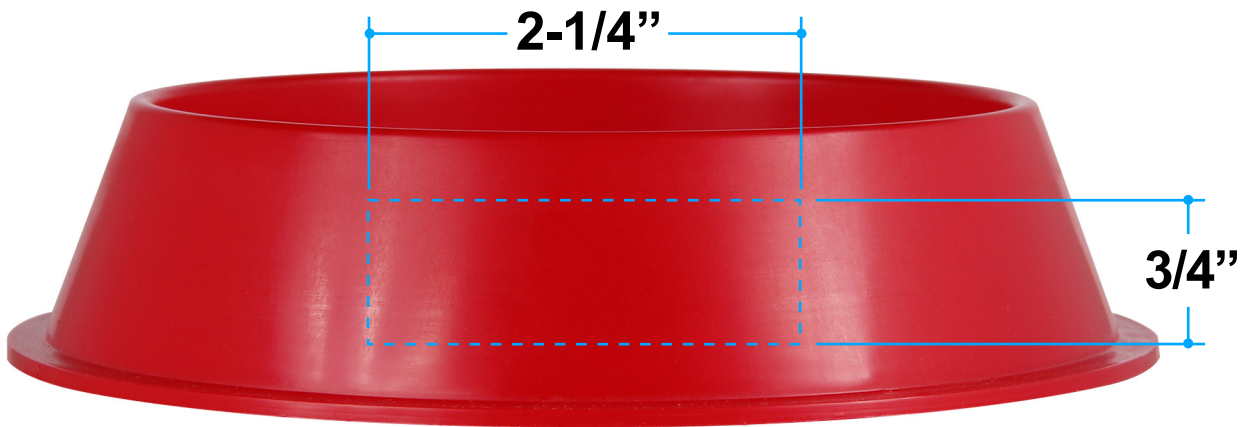

**Proof/Layout form: QPB80485**  
**BioAd™ Small Pet Bowl**

**Item Color: Red**

**Proof/Layout form: QPB80485**  
**BioAd™ Small Pet Bowl**

**Item Color: White**