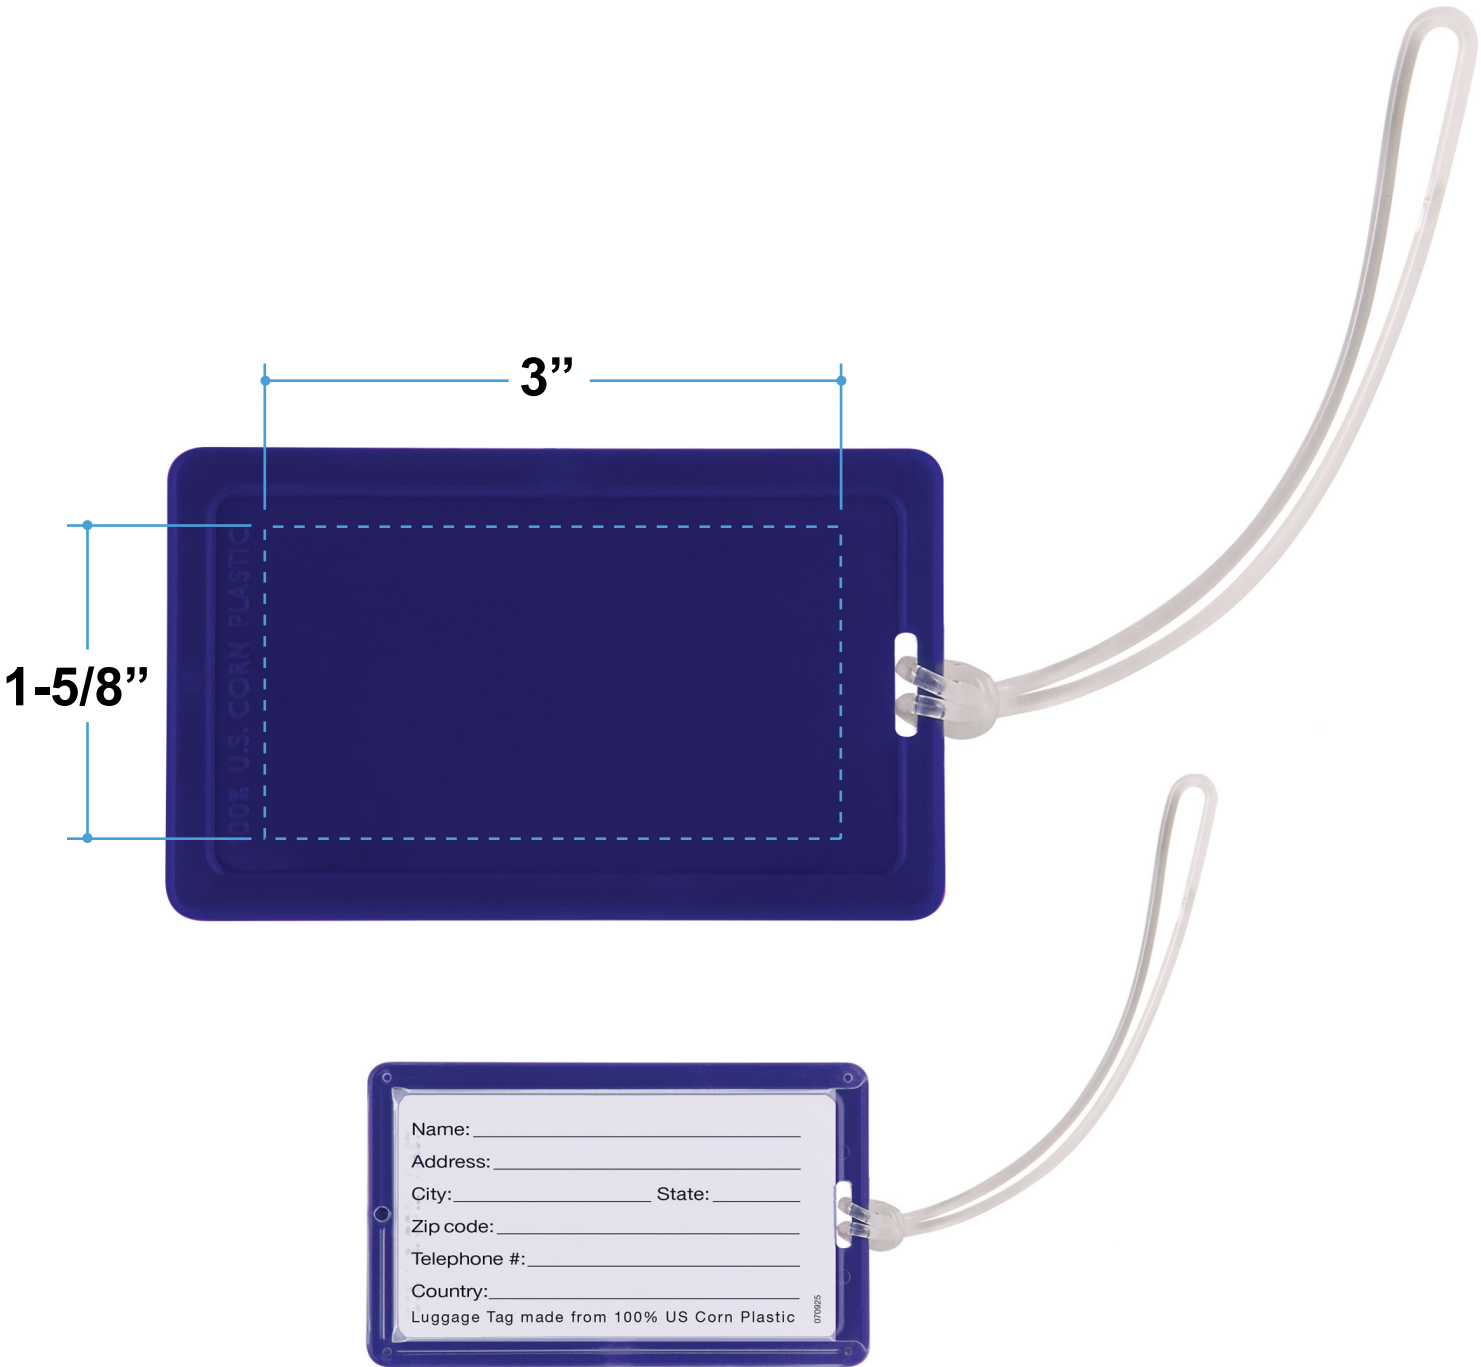

# Proof/Layout form: QPCP501 NatureAd™ Corn Plastic Luggage Tag

Item Color: Ag Green

# Proof/Layout form: QPCP501 NatureAd™ Corn Plastic Luggage Tag

Item Color: Blue

# Proof/Layout form: QPCP501 NatureAd™ Corn Plastic Luggage Tag

Item Color: Maize Yellow

# Proof/Layout form: QPCP501 NatureAd™ Corn Plastic Luggage Tag

Item Color: Red