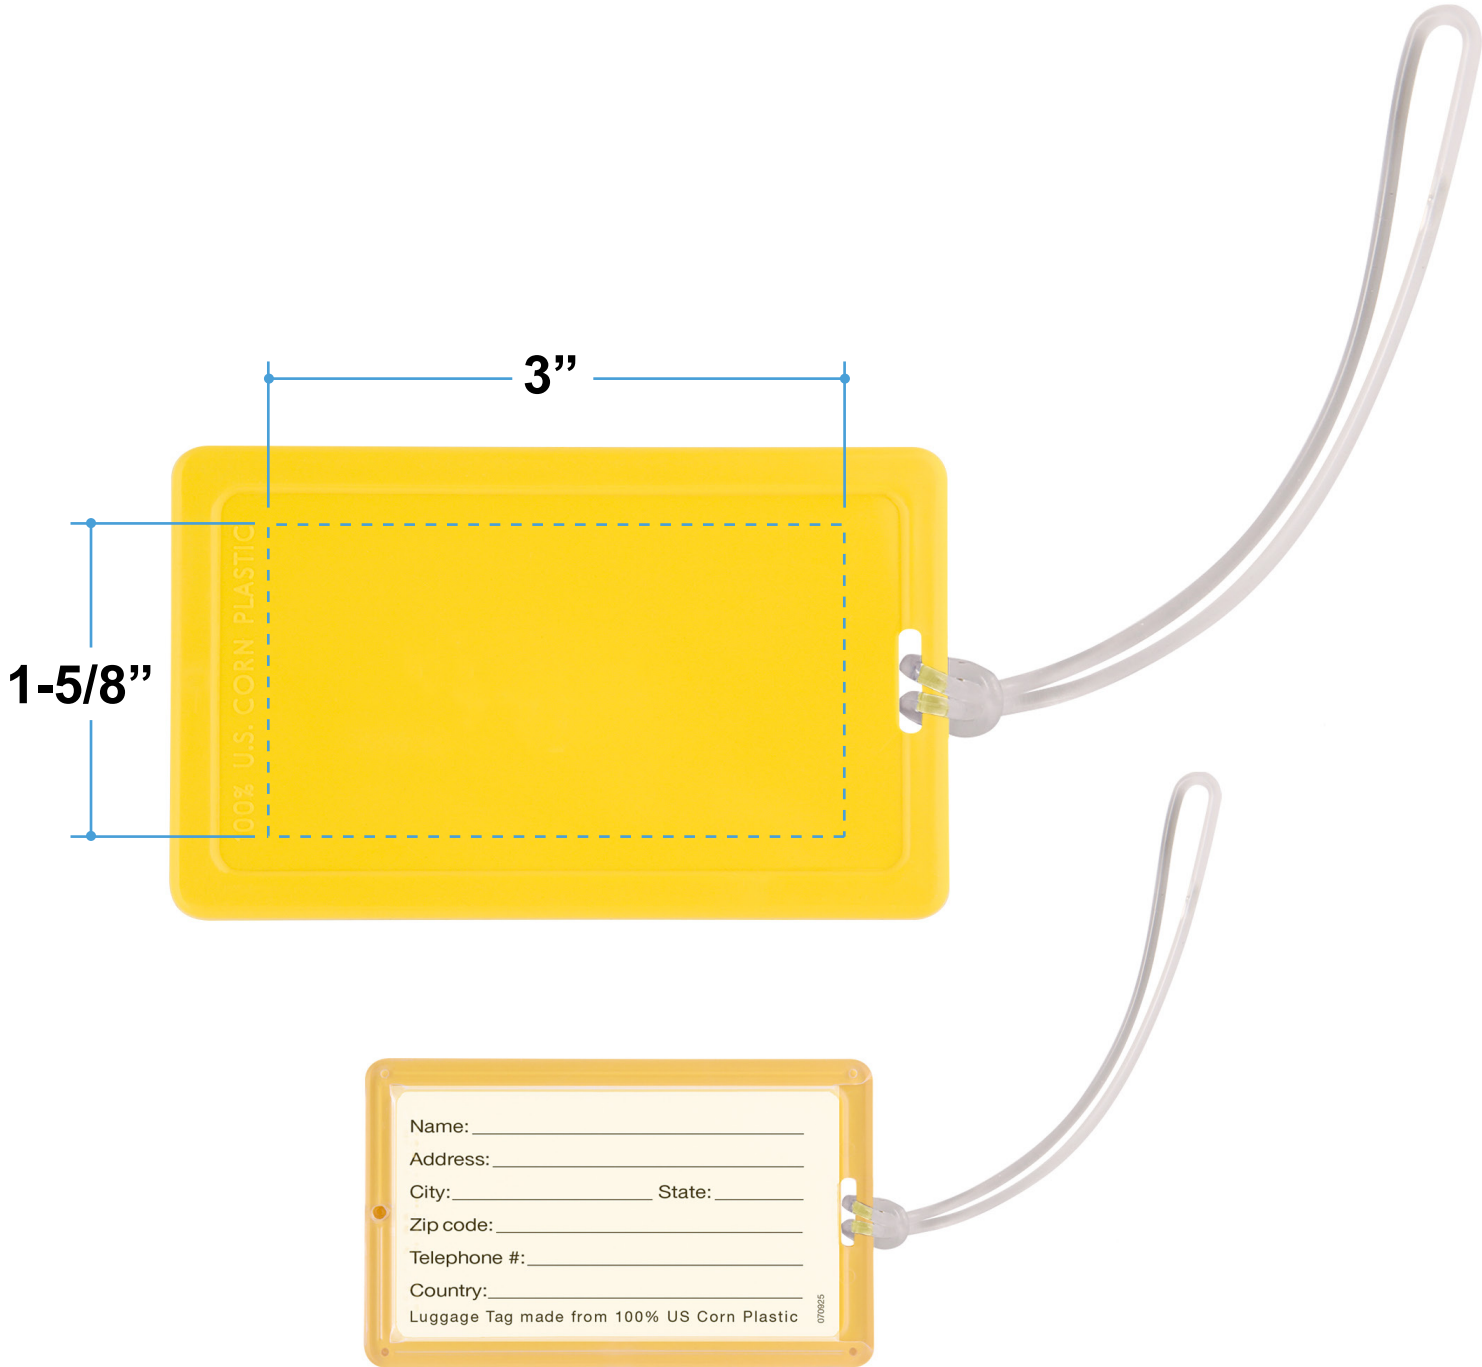

# Proof/Layout form: QPCP501 NatureAd™ Corn Plastic Luggage Tag

Item Color: Ag Green

# Proof/Layout form: QPCP501 NatureAd™ Corn Plastic Luggage Tag

Item Color: Blue

# Proof/Layout form: QPCP501 NatureAd™ Corn Plastic Luggage Tag

Item Color: Maize Yellow

# Proof/Layout form: QPCP501 NatureAd™ Corn Plastic Luggage Tag

Item Color: Red