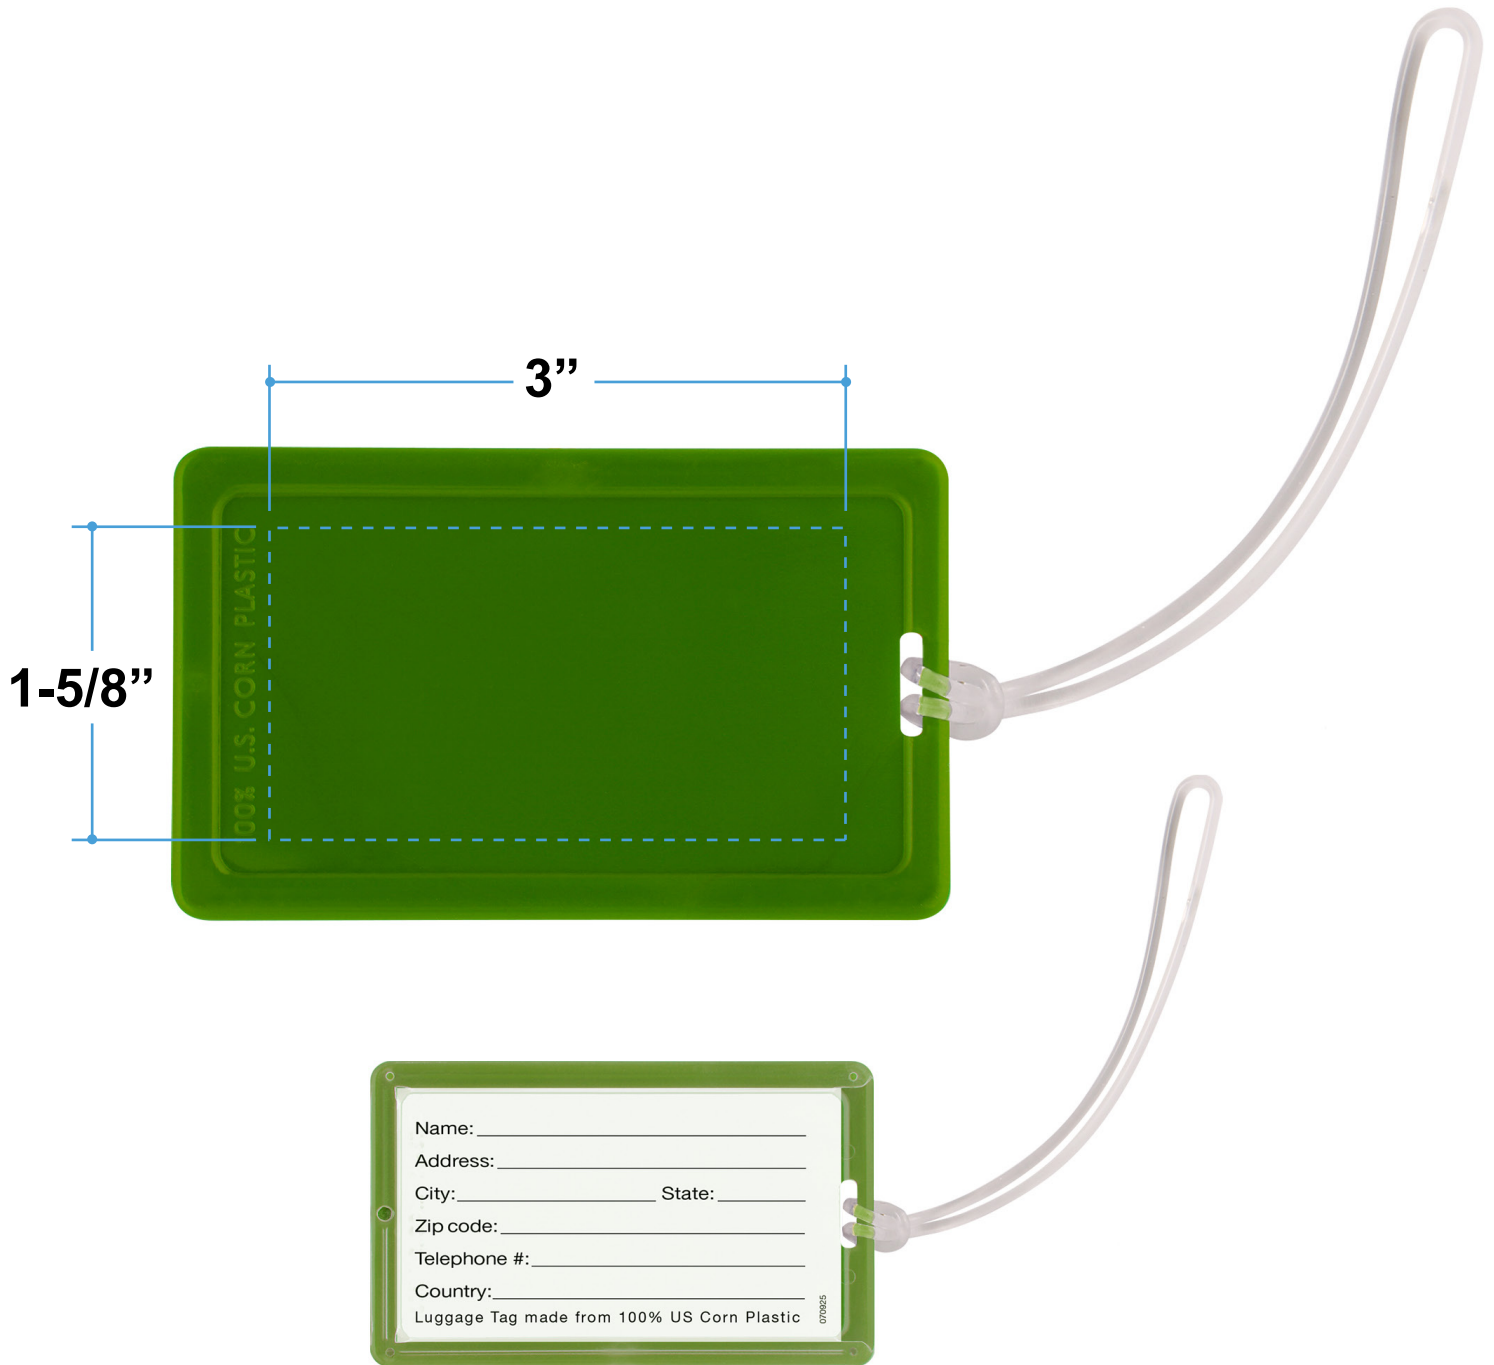

# Proof/Layout form: QPCP501 NatureAd™ Corn Plastic Luggage Tag

Item Color: Ag Green

# Proof/Layout form: QPCP501 NatureAd™ Corn Plastic Luggage Tag

Item Color: Blue

# Proof/Layout form: QPCP501 NatureAd™ Corn Plastic Luggage Tag

**Item Color:** Corn Silk White

# Proof/Layout form: QPCP501 NatureAd™ Corn Plastic Luggage Tag

Item Color: Red