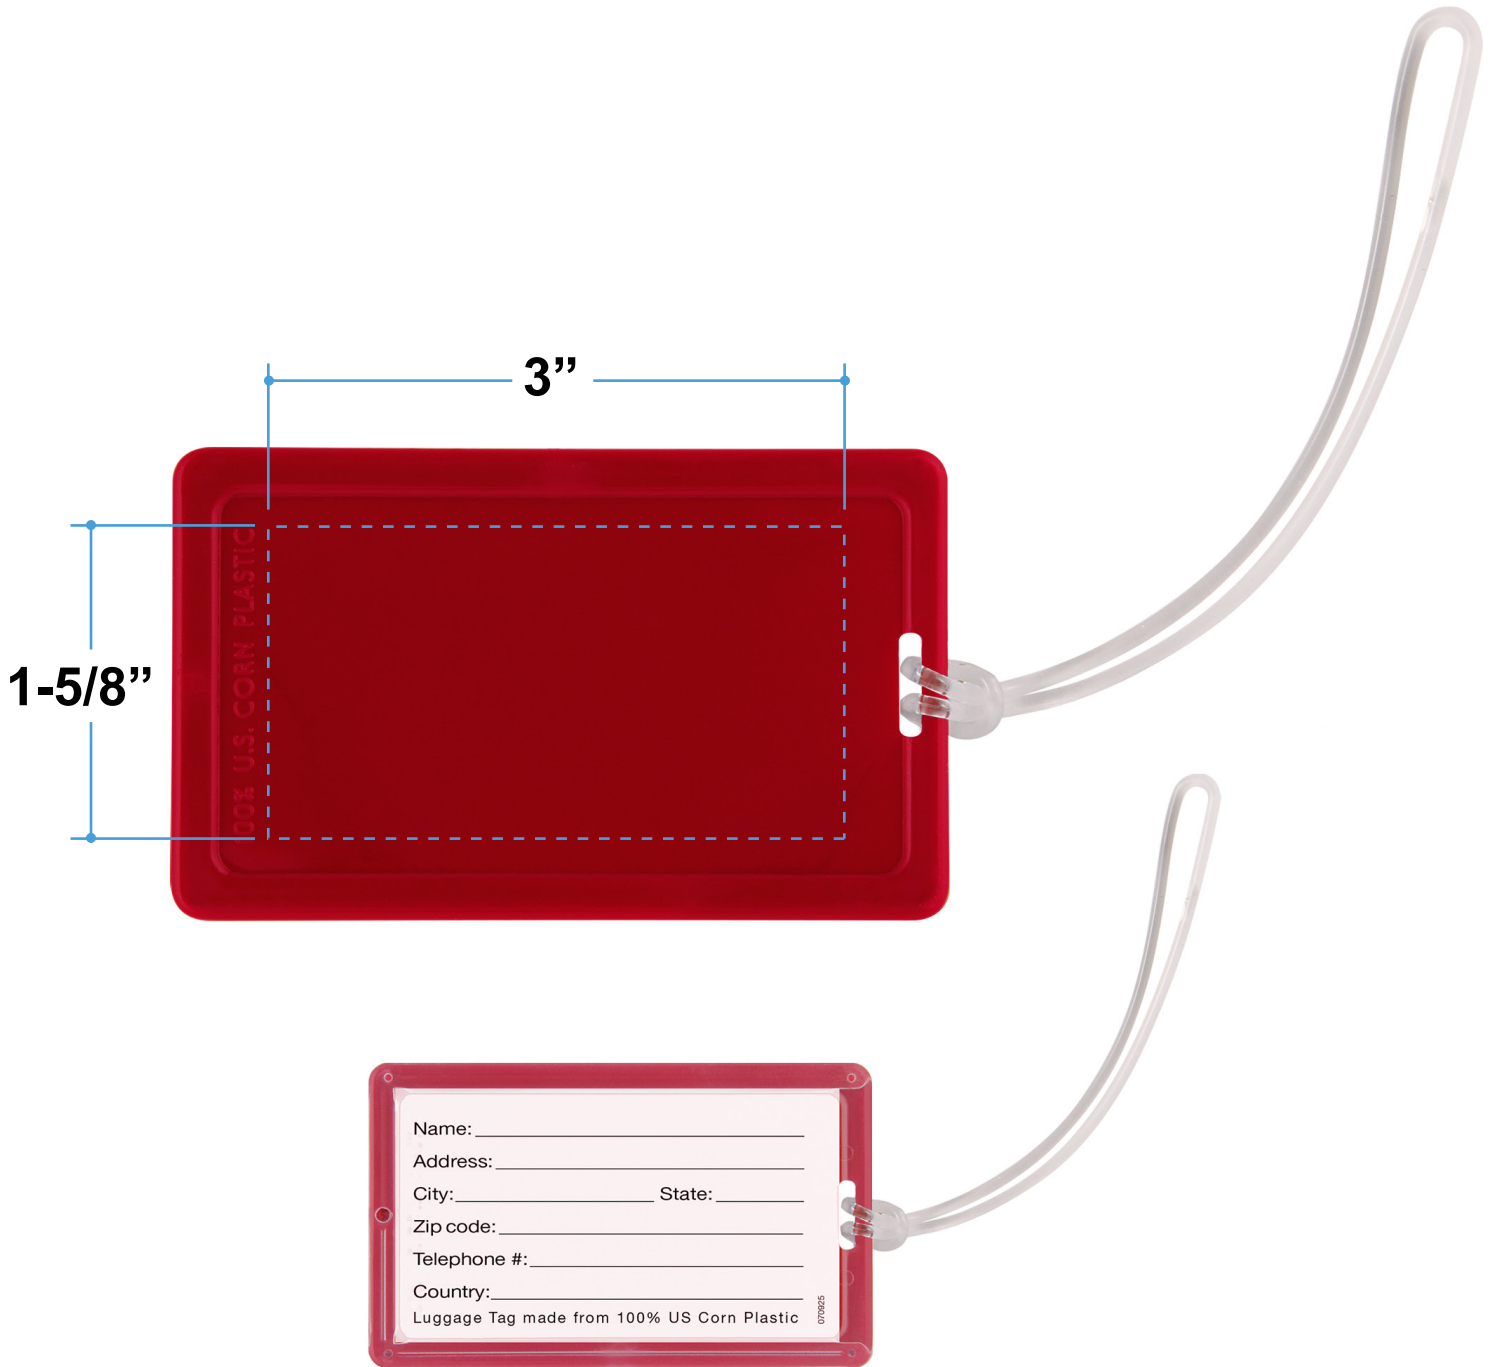

# Proof/Layout form: QPCP501 NatureAd™ Corn Plastic Luggage Tag

Item Color: Blue

# Proof/Layout form: QPCP501 NatureAd™ Corn Plastic Luggage Tag

Item Color: Maize Yellow

# Proof/Layout form: QPCP501 NatureAd™ Corn Plastic Luggage Tag

**Item Color:** Corn Silk White

# Proof/Layout form: QPCP501 NatureAd™ Corn Plastic Luggage Tag

Item Color: Red