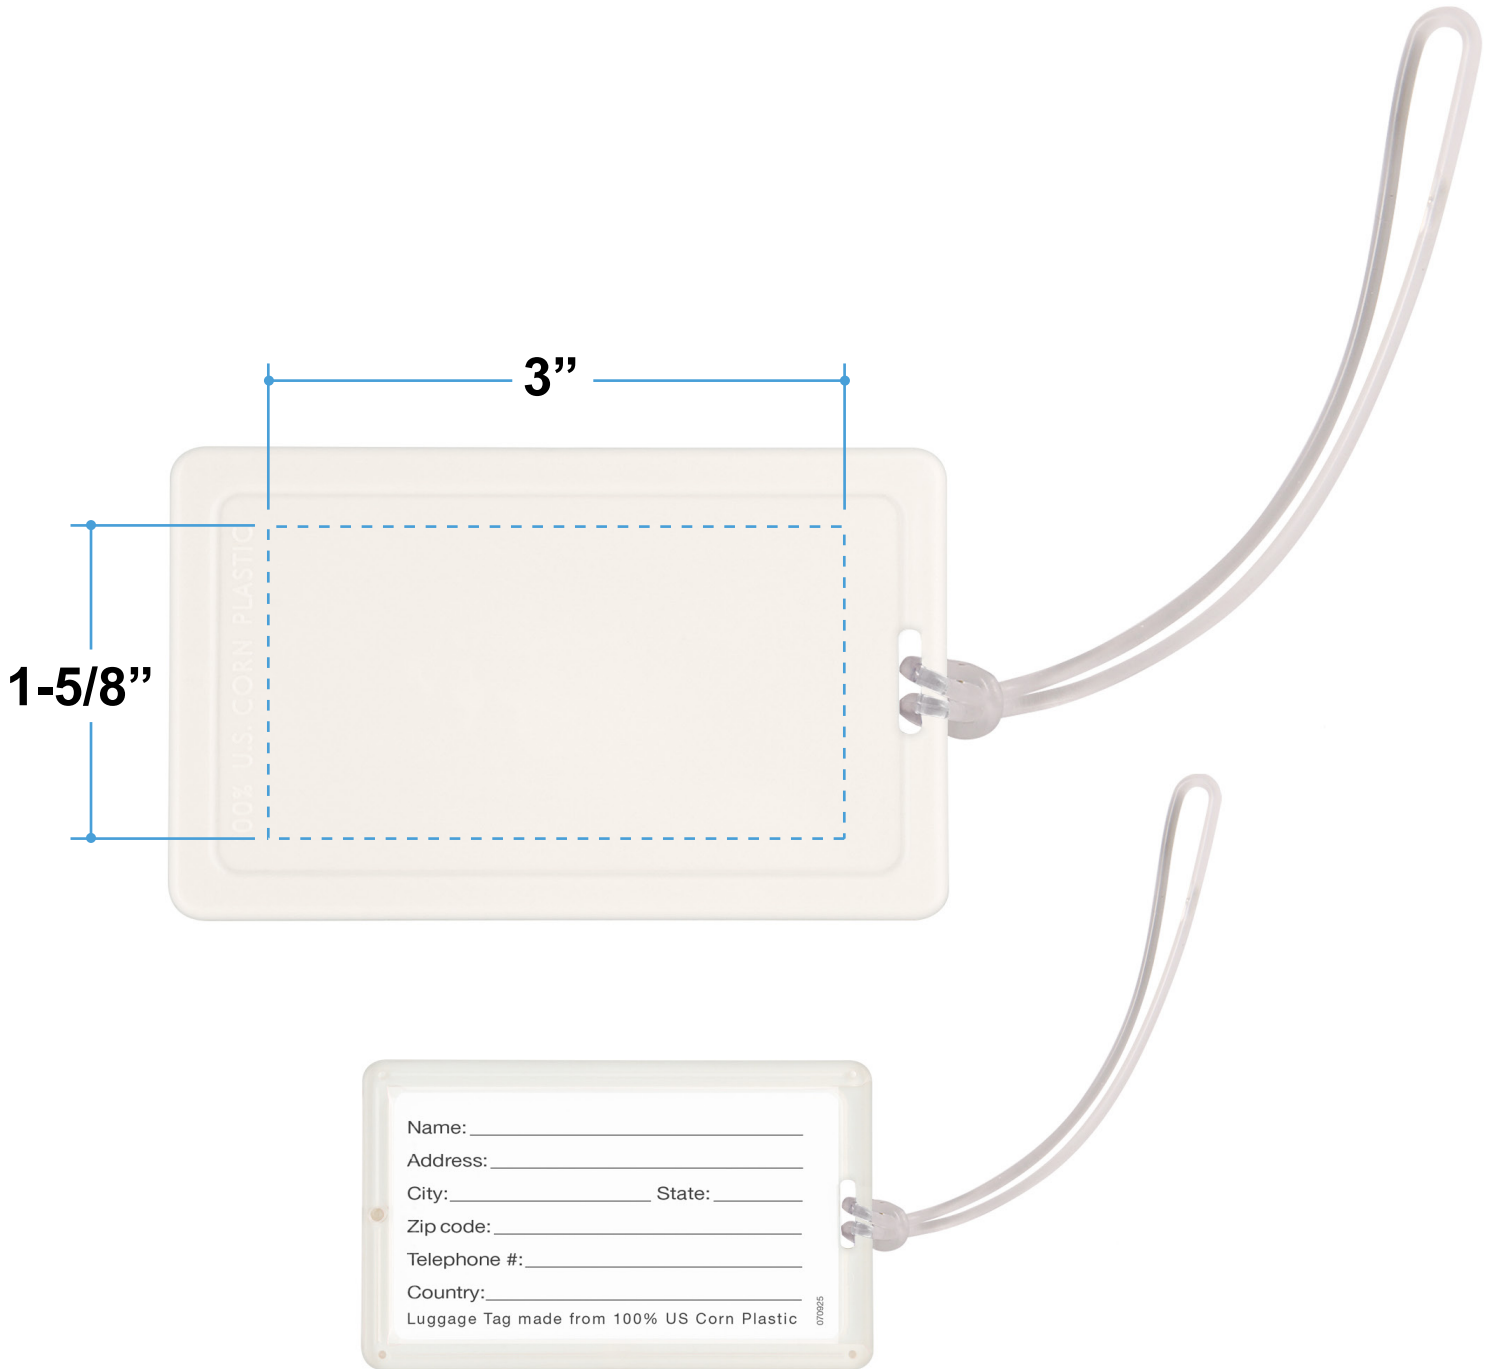

# Proof/Layout form: QPCP501 NatureAd™ Corn Plastic Luggage Tag

Item Color: Blue

# Proof/Layout form: QPCP501 NatureAd™ Corn Plastic Luggage Tag

Item Color: Maize Yellow

# Proof/Layout form: QPCP501 NatureAd™ Corn Plastic Luggage Tag

**Item Color:** Corn Silk White

# Proof/Layout form: QPCP501 NatureAd™ Corn Plastic Luggage Tag

Item Color: Red